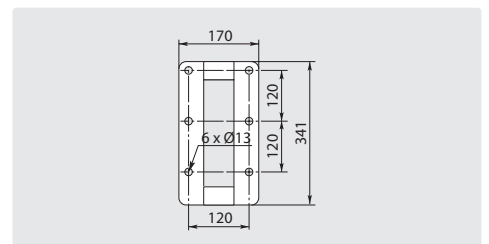

Attention: Delivery time of approx. 2 weeks!

R+M Nr.	\varnothing	\odot	\ominus	\boxplus
109 825	2,570 mm	3/8" F	3/8" F	45.0 kg
109 835	3,570 mm	3/8" F	3/8" F	50.0 kg
109 845	4,570 mm	3/8" F	3/8" F	54.0 kg

R+M Nr.	\varnothing	\odot	\ominus	\boxplus
109 10	2,000 mm	1/4" M	1/4" M	12.0 kg
109 20	2,500 mm	1/4" M	1/4" M	14.0 kg
109 30	3,000 mm	1/4" M	1/4" M	15.0 kg
109 40	3,500 mm	1/4" M	1/4" M	17.0 kg

Symbols \varnothing length \odot inlet \ominus outlet \boxplus weight \varnothing diameter shipment by truck