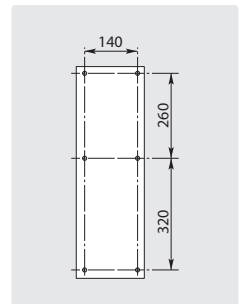

R+M car wash booms

R+M booms with hose reel ST 14

Zinc-plated steel. Extension with hose reel ST 14 made out of stainless steel.
Hose capacity outer $\varnothing$ = hose $\varnothing$ 15 mm $\cdot$ 20 mm = 12 m.
Without high pressure hose. Max. 300 bar.

Attention: Delivery time of approx. 2 weeks!

R+M Nr.	$\varnothing$	$\odot$	$\ominus$	$\boxplus$
109 825	2,570 mm	3/8" F	3/8" F	45.0 kg
109 835	3,570 mm	3/8" F	3/8" F	50.0 kg
109 845	4,570 mm	3/8" F	3/8" F	54.0 kg

Hose stopper

Hose stop with six exchangeable inserts.
Hose $\varnothing$ 10 - 34 mm

R+M Nr.
741 03

R+M car wash booms

R+M booms with pressure pipe

Zinc-plated steel. Pipe zinc-plated steel. Maintenance-free.
Max. 400 bar

R+M Nr.	$\varnothing$	$\odot$	$\ominus$	$\boxplus$
109 10	2,000 mm	1/4" M	1/4" M	12.0 kg
109 20	2,500 mm	1/4" M	1/4" M	14.0 kg
109 30	3,000 mm	1/4" M	1/4" M	15.0 kg
109 40	3,500 mm	1/4" M	1/4" M	17.0 kg

Symbols $\varnothing$ length $\odot$ inlet $\ominus$ outlet $\boxplus$ weight $\varnothing$ diameter shipment by truck