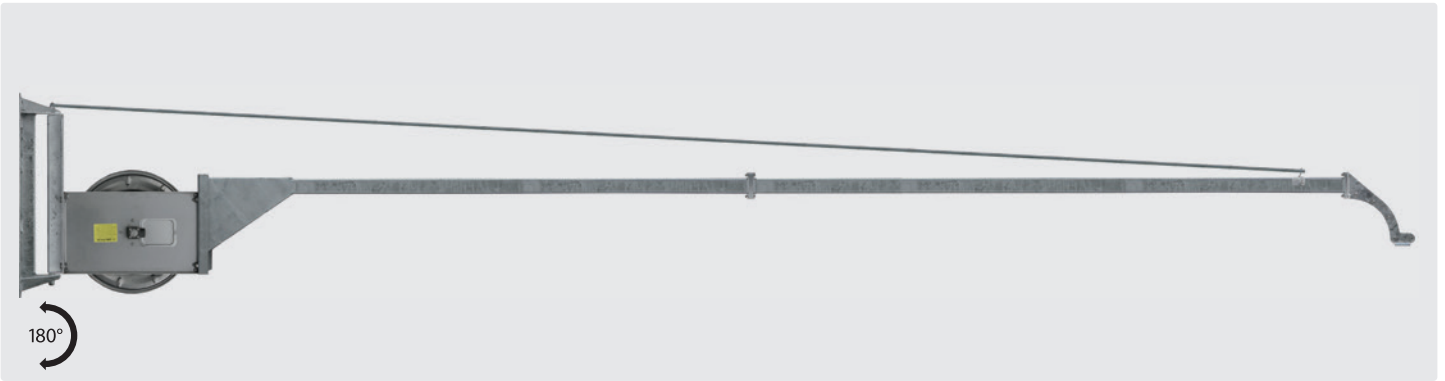

R+M car wash booms

R+M booms with hose reel ST 14

Zinc-plated steel. Extension with hose reel ST 14 made out of stainless steel.
 Hose capacity outer \varnothing = hose \varnothing 15 mm \cdot 20 mm = 12 m.
 Without high pressure hose. Max. 300 bar.

Attention: Delivery time of approx. 2 weeks!

R+M Nr.	\varnothing	\odot	\ominus	\boxplus
109 825	2,570 mm	3/8" F	3/8" F	45.0 kg
109 835	3,570 mm	3/8" F	3/8" F	50.0 kg
109 845	4,570 mm	3/8" F	3/8" F	54.0 kg

Hose stopper

Hose stop with six exchangeable inserts.
 Hose \varnothing 10 - 34 mm

R+M Nr.
741 03

R+M car wash booms

R+M booms with pressure pipe

Zinc-plated steel. Pipe zinc-plated steel. Maintenance-free.
 Max. 400 bar