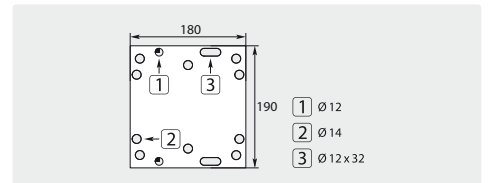

Symbols ⊕ inlet ⊖ outlet ⊞ weight ↔ length shipment by truck