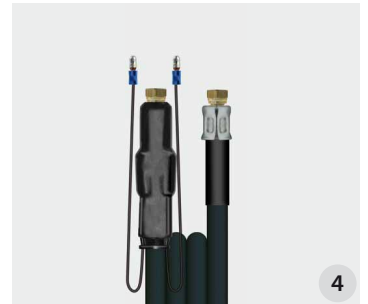

Female thread (DKR)

1/4" with e-cable: 1/4"

For old lance.

R+M Nr.	↔
330 012 701 019	6.8 m

450 mm silicone hose with e-cable : 50 mm silicone hose

For new lance.

R+M Nr.	↔
330 012 701 020	6.8 m

Connecting hoses to the ceiling boom 1 SN DN 8 black

Heated foam hoses for 2 or 3 washing bays.

Tightly wound surface with steel wire braid, therefore an excellent bending behaviour

Female thread (DKR)

1/4" with e-cable: 1/4"

R+M Nr.	↔
330 012 701 021	10 m
330 012 701 022	12 m

Heated high pressure hoses (before 2005)

Heated high pressure hoses 1 SN DN 8 black

Heated high pressure hoses for 2 or 3 washing bays. Tightly wound surface with steel wire braid, therefore an excellent bending behaviour