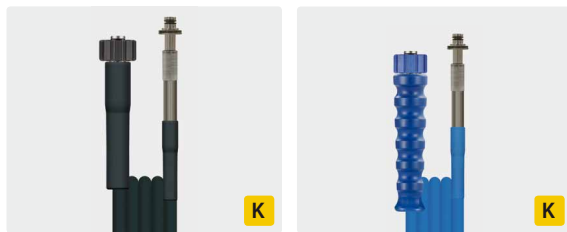

**High pressure hoses for self-service washing bays**

Hoses with single wire braid and wrapped cover. 1SN. Nominal diameter 6. Max. 210 bar /150 °C

1/4" : 1/4"		3/8" : 3/8"		1/4" : 1/4"		M14 : M14		M14 : M14	
									
Female thread (DKR)		Female thread (DKR)		Female thread (DKR)		Female thread (DKOL) VA		Female thread (DKOL)	
<b>R+M Nr.</b>		<b>R+M Nr.</b>		<b>R+M Nr.</b>		<b>R+M Nr.</b>		<b>R+M Nr.</b>	
331 152 803 5	3.5 m	331 154 803 5	3.5 m	331 152 603 5	3.5 m	331 172 803 59	3.5 m	331 172 803 5	3.5 m
331 152 804 2	4.2 m	331 154 804 2	4.2 m	331 152 604	4.0 m	331 172 804 29	4.2 m	331 172 804	4.0 m
331 152 805	5.0 m	331 154 805	5.0 m	331 152 604 2	4.2 m	331 172 804 79	4.7 m		
				331 152 605 5	5.5 m			331 172 805	5.0 m

**M22 : 10**  swivel

QSC - swivel disc plug		QSC - swivel disc plug	
<b>R+M Nr.</b>		<b>R+M Nr.</b>	
330 117 303 5	3.5 m	331 117 303 5	3.5 m
330 117 304	4.0 m	331 117 304	4.0 m
330 117 304 2	4.2 m	331 117 304 2	4.2 m
		331 117 305	5.0 m
330 117 310	10.0 m	331 117 310	10.0 m

**Further hp hoses suitable for self-service washing bays are available on request.**

Symbols  length