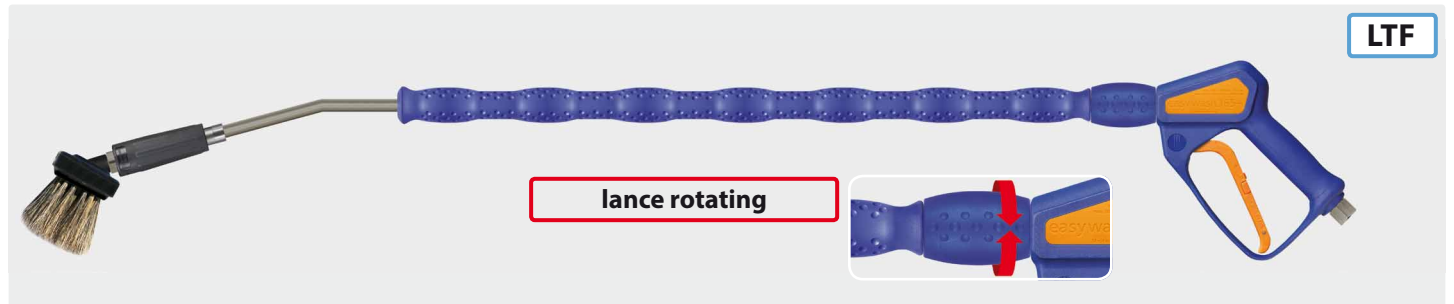

turbofoam365+ lances by Suttner

easywash365+ spray gun, lance and brush with turbofoam365+ air injector by Suttner

- » Especially soft cleaning with very soft hog bristles with forked ends
- » Cool & Compact insulation for a comfortable use
- » Ergonomic handling by means of the well-tried easywash365+ spray gun with LTF-technology
- » Available in 2 length: 900 and 1,200 mm
- » Brush with injector is also available as retrofit kit
- » easywash365+ spray gun is obtainable as standard, weep or freeze stop version
- » Lance swivel ST-345 is optionally available
- » Not suitable for powder chemicals

LTF

Lance with moulded insulation Cool & Compact, easywash365+ spray gun, easywash365+ lance swivel, air injector turbofoam365+ and brush (bristles 60 mm). 20-150 bar. Max. 50 °C

R+M Nr.	spray gun	D	ISO	⊖	↔	Ⓒ
502 600 100 05	standard	1.6	700 mm	brush	900 mm	3/8" F swivel
502 610 100 05	weep	1.6	700 mm	brush	900 mm	3/8" F swivel
502 620 100 05	freeze stop	1.6	700 mm	brush	900 mm	3/8" F swivel
502 601 100 05	standard	1.6	700 mm	brush	1,200 mm	3/8" F swivel
502 611 100 05	weep	1.6	700 mm	brush	1,200 mm	3/8" F swivel
502 621 100 05	freeze stop	1.6	700 mm	brush	1,200 mm	3/8" F swivel

LTF

Lance with moulded insulation Cool & Compact, easywash365+ spray gun, air injector turbofoam365+ and brush (bristles 60 mm). 20-150 bar. Max. 50 °C

R+M Nr.	spray gun	D	ISO	⊖	↔	Ⓒ
502 600 000 05	standard	1.6	700 mm	brush	900 mm	3/8" F swivel
502 610 000 05	weep	1.6	700 mm	brush	900 mm	3/8" F swivel
502 620 000 05	freeze stop	1.6	700 mm	brush	900 mm	3/8" F swivel
502 601 000 05	standard	1.6	700 mm	brush	1,200 mm	3/8" F swivel
502 611 000 05	weep	1.6	700 mm	brush	1,200 mm	3/8" F swivel
502 621 000 05	freeze stop	1.6	700 mm	brush	1,200 mm	3/8" F swivel