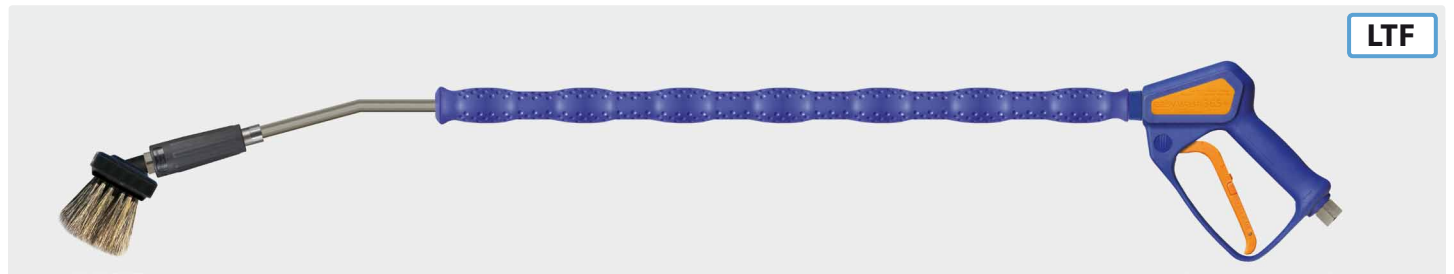

turbofoam365+ lances by Suttner

easywash365+ spray gun, lance and brush with turbofoam365+ air injector by Suttner

- » Especially soft cleaning with very soft hog bristles with forked ends
- » Cool & Compact insulation for a comfortable use
- » Ergonomic handling by means of the well-tried easywash365+ spray gun with LTF-technology
- » Available in 2 length: 900 and 1,200 mm
- » Brush with injector is also available as retrofit kit
- » easywash365+ spray gun is obtainable as standard, weep or freeze stop version
- » Lance swivel ST-345 is optionally available
- » Not suitable for powder chemicals

LTF

Lance with moulded insulation Cool & Compact, easywash365+ spray gun, easywash365+ lance swivel, air injector turbofoam365+ and brush (bristles 60 mm). 20-150 bar. Max. 50 °C

R+M Nr.	spray gun	D	ISO	⊖	↔	Ⓒ
502 600 100 05	standard	1.6	700 mm	brush	900 mm	3/8" F swivel
502 610 100 05	weep	1.6	700 mm	brush	900 mm	3/8" F swivel
502 620 100 05	freeze stop	1.6	700 mm	brush	900 mm	3/8" F swivel
502 601 100 05	standard	1.6	700 mm	brush	1,200 mm	3/8" F swivel
502 611 100 05	weep	1.6	700 mm	brush	1,200 mm	3/8" F swivel
502 621 100 05	freeze stop	1.6	700 mm	brush	1,200 mm	3/8" F swivel

LTF

Lance with moulded insulation Cool & Compact, easywash365+ spray gun, air injector turbofoam365+ and brush (bristles 60 mm). 20-150 bar. Max. 50 °C

R+M Nr.	spray gun	D	ISO	⊖	↔	Ⓒ
502 600 000 05	standard	1.6	700 mm	brush	900 mm	3/8" F swivel
502 610 000 05	weep	1.6	700 mm	brush	900 mm	3/8" F swivel
502 620 000 05	freeze stop	1.6	700 mm	brush	900 mm	3/8" F swivel
502 601 000 05	standard	1.6	700 mm	brush	1,200 mm	3/8" F swivel
502 611 000 05	weep	1.6	700 mm	brush	1,200 mm	3/8" F swivel
502 621 000 05	freeze stop	1.6	700 mm	brush	1,200 mm	3/8" F swivel