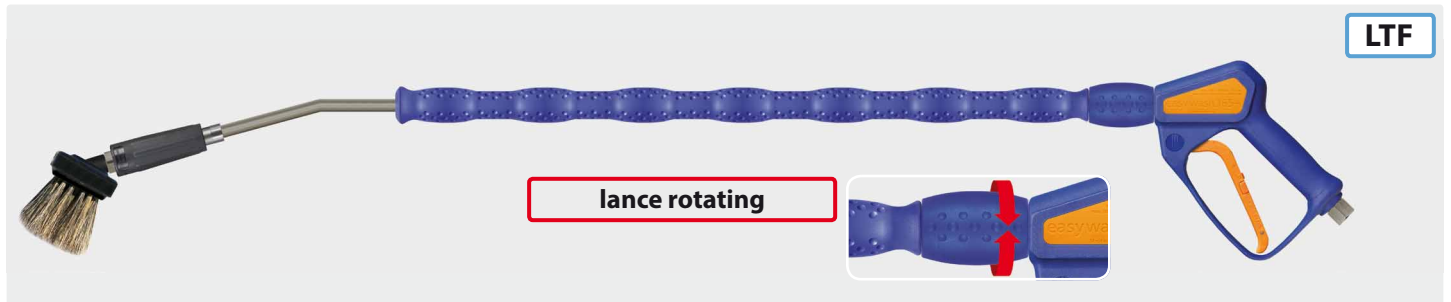

## turbofoam365+ lances by Suttner

easywash365+ spray gun, lance and brush with turbofoam365+ air injector by Suttner

- » Especially soft cleaning with very soft hog bristles with forked ends
- » Cool & Compact insulation for a comfortable use
- » Ergonomic handling by means of the well-tried easywash365+ spray gun with LTF-technology
- » Available in 2 length: 900 and 1,200 mm
- » Brush with injector is also available as retrofit kit
- » easywash365+ spray gun is obtainable as standard, weep or freeze stop version
- » Lance swivel ST-345 is optionally available
- » Not suitable for powder chemicals

Retrofit kit for lances. Air injector turbofoam365+ and brush with cover plate. 20-150 bar. Max. 50 °C

Bristles 60 mm

R+M Nr.	⊖	⊕
500 023 101	1/4" F	1.20
500 023 102	1/4" F	1.35
500 023 105	1/4" F	1.60

Bristles 90 mm

R+M Nr.	⊖	⊕
500 023 201	1/4" F	1.20
500 023 202	1/4" F	1.35
500 023 205	1/4" F	1.60

LTF

Lance with moulded insulation Cool & Compact, easywash365+ spray gun, easywash365+ lance swivel, air injector turbofoam365+ and brush (bristles 60 mm). 20-150 bar. Max. 50 °C

LTF

Lance with moulded insulation Cool & Compact, easywash365+ spray gun, air injector turbofoam365+ and brush (bristles 60 mm). 20-150 bar. Max. 50 °C

R+M Nr.	spray gun	D	ISO	⊖	⊕	⊖
502 600 000 05	standard	1.6	700 mm	brush	900 mm	3/8" F swivel
502 610 000 05	weep	1.6	700 mm	brush	900 mm	3/8" F swivel
502 620 000 05	freeze stop	1.6	700 mm	brush	900 mm	3/8" F swivel
502 601 000 05	standard	1.6	700 mm	brush	1,200 mm	3/8" F swivel
502 611 000 05	weep	1.6	700 mm	brush	1,200 mm	3/8" F swivel
502 621 000 05	freeze stop	1.6	700 mm	brush	1,200 mm	3/8" F swivel