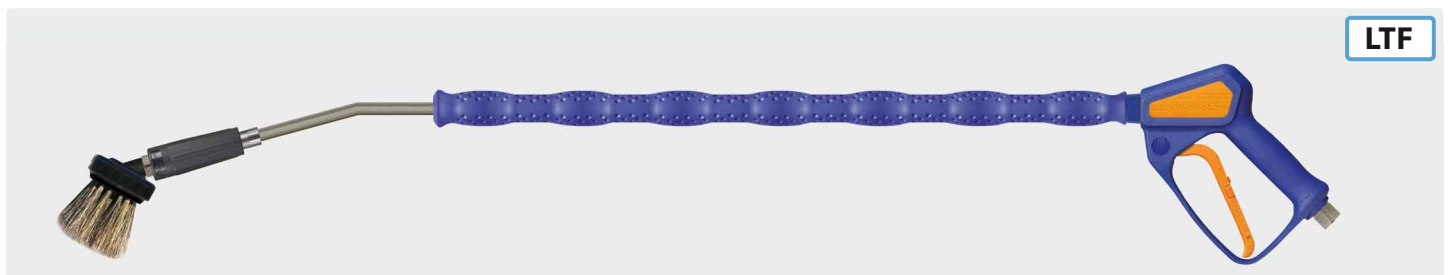

## turbofoam365+ lances by Suttner

easywash365+ spray gun, lance and brush with turbofoam365+ air injector by Suttner

- » Especially soft cleaning with very soft hog bristles with forked ends
- » Cool & Compact insulation for a comfortable use
- » Ergonomic handling by means of the well-tried easywash365+ spray gun with LTF-technology
- » Available in 2 length: 900 and 1,200 mm
- » Brush with injector is also available as retrofit kit
- » easywash365+ spray gun is obtainable as standard, weep or freeze stop version
- » Lance swivel ST-345 is optionally available
- » Not suitable for powder chemicals

Retrofit kit for lances. Air injector turbofoam365+ and brush with cover plate. 20-150 bar. Max. 50 °C

Bristles 60 mm

R+M Nr.	⊖	⊕
500 023 101	1/4" F	1.20
500 023 102	1/4" F	1.35
500 023 105	1/4" F	1.60

Bristles 90 mm

R+M Nr.	⊖	⊕
500 023 201	1/4" F	1.20
500 023 202	1/4" F	1.35
500 023 205	1/4" F	1.60

LTF

Lance with moulded insulation Cool & Compact, easywash365+ spray gun, easywash365+ lance swivel, air injector turbofoam365+ and brush (bristles 60 mm). 20-150 bar. Max. 50 °C

LTF

Lance with moulded insulation Cool & Compact, easywash365+ spray gun, air injector turbofoam365+ and brush (bristles 60 mm). 20-150 bar. Max. 50 °C

R+M Nr.	spray gun	D	ISO	⊖	⊕	⊖
502 600 000 05	standard	1.6	700 mm	brush	900 mm	3/8" F swivel
502 610 000 05	weep	1.6	700 mm	brush	900 mm	3/8" F swivel
502 620 000 05	freeze stop	1.6	700 mm	brush	900 mm	3/8" F swivel
502 601 000 05	standard	1.6	700 mm	brush	1,200 mm	3/8" F swivel
502 611 000 05	weep	1.6	700 mm	brush	1,200 mm	3/8" F swivel
502 621 000 05	freeze stop	1.6	700 mm	brush	1,200 mm	3/8" F swivel