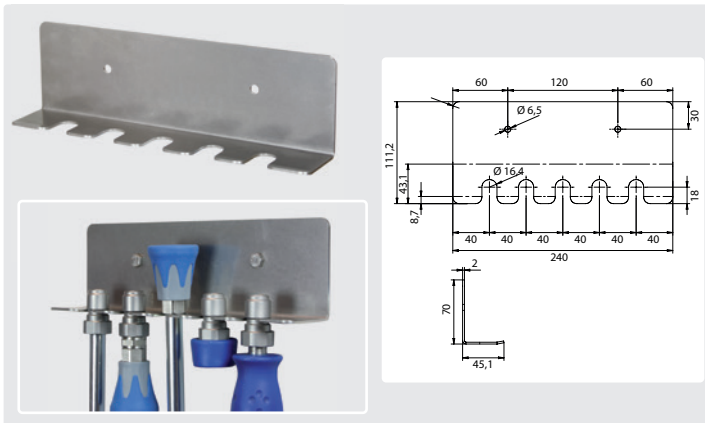

## Lance holder

Stainless steel. Wall mount for 5 lances

R+M Nr.  
040 003 830

Stainless steel. Wall mount for 4 lances with coupling KW

R+M Nr.  
040 008 535

## Universal bracket

Stainless steel bracket for wall mounting

R+M Nr.  
710 400 097