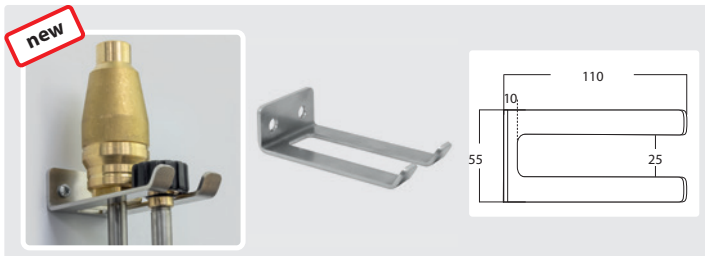

## Lance holder

Stainless steel. Wall mount for 5 lances

R+M Nr.  
040 003 830

Stainless steel. Wall mount for 4 lances with coupling KW

R+M Nr.  
040 008 535

## Universal bracket

Stainless steel bracket for wall mounting

R+M Nr.  
710 400 097