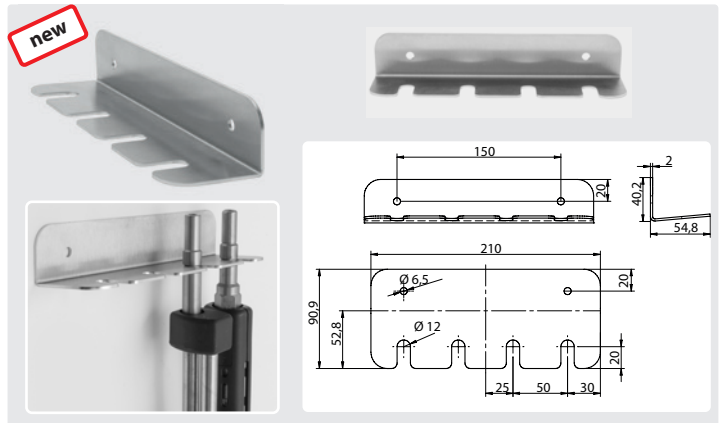

## Lance holder

Stainless steel. Wall mount for 5 lances

R+M Nr.  
040 003 830

Stainless steel. Wall mount for 4 lances with coupling KW

R+M Nr.  
040 008 535

## Universal bracket

Stainless steel bracket for wall mounting

R+M Nr.  
710 400 097