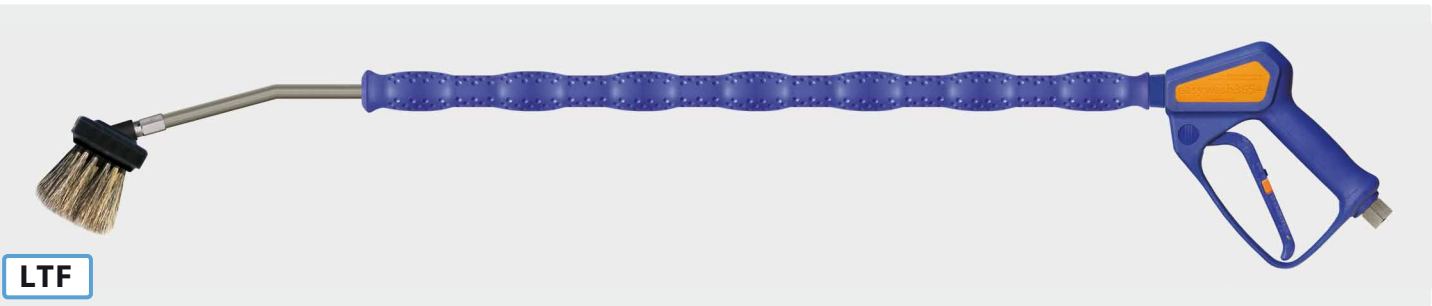

easywash365+ lances by Suttner

LTF

Lance with moulded handle Cool & Compact, easywash365+ spray gun, easywash365+ lance swivel, air injector and wash brush (bristles 60 mm). Max. 50 °C

R+M Nr.	spray gun	ISO	☞	↔	Ⓒ
202 600 957	standard	700 mm	wash brush	900 mm	3/8" F swivel
202 600 972	weep	700 mm	wash brush	900 mm	3/8" F swivel
202 600 987	freeze stop	700 mm	wash brush	900 mm	3/8" F swivel
202 600 962	standard	700 mm	wash brush	1,200 mm	3/8" F swivel
202 600 977	weep	700 mm	wash brush	1,200 mm	3/8" F swivel
202 600 993	freeze stop	700 mm	wash brush	1,200 mm	3/8" F swivel

LTF

Lance with moulded handle Cool & Compact, easywash365+ spray gun, air injector and wash brush (bristles 60 mm). Max. 50 °C

R+M Nr.	spray gun	ISO	☞	↔	Ⓒ
202 600 955	standard	700 mm	wash brush	900 mm	3/8" F swivel
202 600 970	weep	700 mm	wash brush	900 mm	3/8" F swivel
202 600 985	freeze stop	700 mm	wash brush	900 mm	3/8" F swivel
202 600 960	standard	700 mm	wash brush	1,200 mm	3/8" F swivel
202 600 975	weep	700 mm	wash brush	1,200 mm	3/8" F swivel
202 600 990	freeze stop	700 mm	wash brush	1,200 mm	3/8" F swivel

LTF - Low Trigger Force 90 % reduced holding force and 40 % reduced trigger force against usual market guns.

LTF

Lance with moulded handle Cool & Compact, easywash365+ spray gun and nozzle protector ST-10 without nozzle. Max. 310 bar / 150 °C

R+M Nr.	spray gun	ISO	☞	↔	Ⓒ
202 600 950	standard	300 mm	1/4" F NPT	600 mm	3/8" F swivel
202 600 966	weep	700 mm	1/4" F NPT	900 mm	3/8" F swivel
202 600 965	weep	300 mm	1/4" F NPT	600 mm	3/8" F swivel
202 600 980	freeze stop	300 mm	1/4" F NPT	600 mm	3/8" F swivel