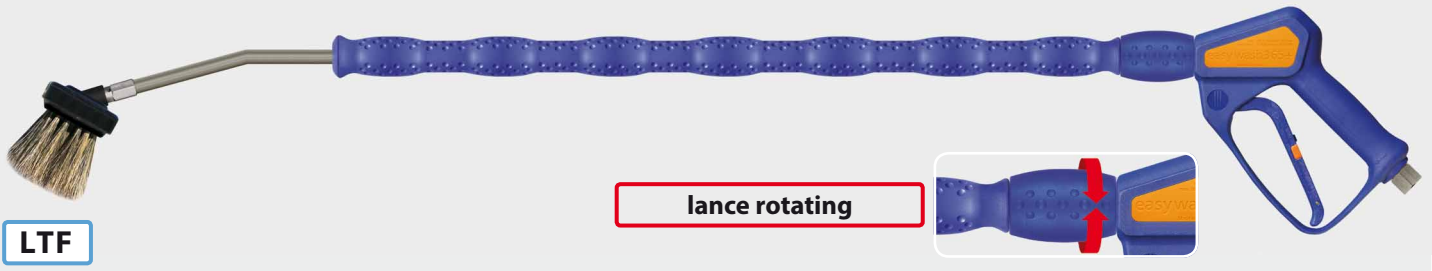

easywash365+ lances by Suttner

LTF

Lance with moulded handle Cool & Compact, easywash365+ spray gun, easywash365+ lance swivel, air injector and wash brush (bristles 60 mm). Max. 50 °C

R+M Nr.	spray gun	ISO	☞	↔	Ⓒ
202 600 957	standard	700 mm	wash brush	900 mm	3/8" F swivel
202 600 972	weep	700 mm	wash brush	900 mm	3/8" F swivel
202 600 987	freeze stop	700 mm	wash brush	900 mm	3/8" F swivel
202 600 962	standard	700 mm	wash brush	1,200 mm	3/8" F swivel
202 600 977	weep	700 mm	wash brush	1,200 mm	3/8" F swivel
202 600 993	freeze stop	700 mm	wash brush	1,200 mm	3/8" F swivel

LTF

Lance with moulded handle Cool & Compact, easywash365+ spray gun, air injector and wash brush (bristles 60 mm). Max. 50 °C

R+M Nr.	spray gun	ISO	☞	↔	Ⓒ
202 600 955	standard	700 mm	wash brush	900 mm	3/8" F swivel
202 600 970	weep	700 mm	wash brush	900 mm	3/8" F swivel
202 600 985	freeze stop	700 mm	wash brush	900 mm	3/8" F swivel
202 600 960	standard	700 mm	wash brush	1,200 mm	3/8" F swivel
202 600 975	weep	700 mm	wash brush	1,200 mm	3/8" F swivel
202 600 990	freeze stop	700 mm	wash brush	1,200 mm	3/8" F swivel

LTF - Low Trigger Force 90 % reduced holding force and 40 % reduced trigger force against usual market guns.

LTF

Lance with moulded handle Cool & Compact, easywash365+ spray gun and nozzle protector ST-10 without nozzle. Max. 310 bar / 150 °C

R+M Nr.	spray gun	ISO	☞	↔	Ⓒ
202 600 950	standard	300 mm	1/4" F NPT	600 mm	3/8" F swivel
202 600 966	weep	700 mm	1/4" F NPT	900 mm	3/8" F swivel
202 600 965	weep	300 mm	1/4" F NPT	600 mm	3/8" F swivel
202 600 980	freeze stop	300 mm	1/4" F NPT	600 mm	3/8" F swivel