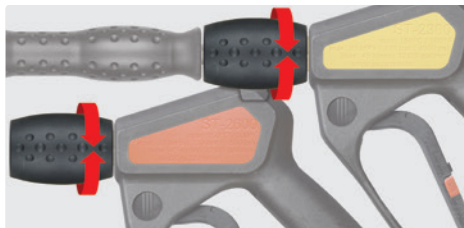

R+M Nr.		
202 600 581	coupling KW	3/8" F

R+M Nr.		
202 600 540	coupling KW	3/8" F

Professional gun with patented LTF technology. Gun with extension ST-9.1 260 mm and coupling KW. Max. 310 bar / 45 l/min / 150 °C

Professional gun with patented LTF technology and coupling KW. Max. 310 bar / 45 l/min / 150 °C

R+M Nr.		
202 600 582	coupling KW	3/8" F swivel

R+M Nr.		
202 600 545	coupling KW	3/8" F swivel

Professional gun with patented LTF technology. Gun with extension ST-9.1 260 mm and coupling KW. Max. 310 bar / 45 l/min / 150 °C

Professional gun with patented LTF technology and coupling KW. Max. 310 bar / 45 l/min / 150 °C

R+M Nr.		
202 600 684	coupling KW	M22 M

R+M Nr.		
202 600 625	coupling KW	M22 M swivel

ST-345 lance swivel

ST-345 lance swivel

1/4" F : 3/8" F

1/4" F : M22 M

R+M Nr.
200 301 050

R+M Nr.
200 301 060

Repair kit ST-301

ST-2300 / ST-2600

1/4" F : 1/4" M. Lance swivel for spray guns ST-2300 / ST-2600

R+M Nr.
200 300 100