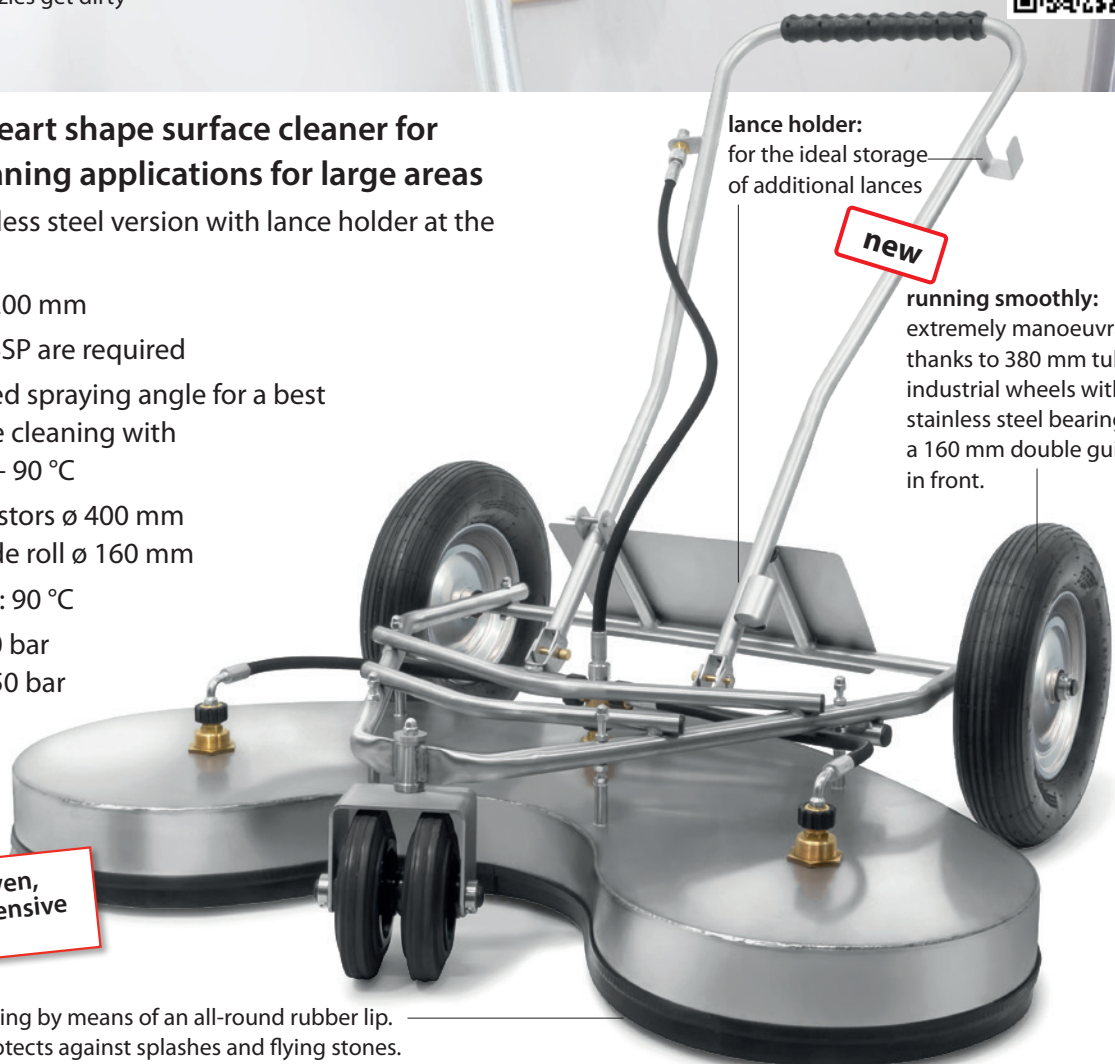

## The turbodevil heart shape surface cleaner for professional cleaning applications for large areas

- high-quality stainless steel version with lance holder at the push handle
- working width 1,200 mm
- 6 nozzles 1/4" M BSP are required
- precisely calculated spraying angle for a best possible extensive cleaning with 30 - 60 l/min. at 5 - 90 °C
- 2 big industrial castors ø 400 mm and 1 double guide roll ø 160 mm
- max. temperature: 90 °C
- min. pressure: 150 bar  
max. pressure: 350 bar

lance holder: for the ideal storage of additional lances

new

running smoothly: extremely manoeuvrable, thanks to 380 mm tubeless industrial wheels with stainless steel bearings and a 160 mm double guide roll in front.

guarantees an even, streak-free and intensive cleaning

splash guard: safe handling by means of an all-round rubber lip. This heat-resistant lip protects against splashes and flying stones.

R+M Nr.	units / pallet	castors ø	working width	inlet	outlet	pressure	temperature	weight
710 100 122	2	2 x 400 + 1 x 160 mm	1,200 mm	1/4" F	6 x 1/4" F	max. 350 bar	90 °C	44 kg

hot water application up to 90° C: High efficiency due to the large housing,  
which keeps the heat for a long time. Especially suitable for greasy floor dirt.

ultra wide application!

folded: low space  
requirement with folded  
guide bracket. Simply  
release the bolts with  
the spring clip.