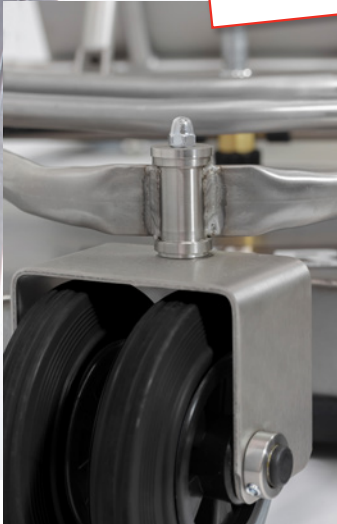

## The turbodevil heart shape surface cleaner for professional cleaning applications for large areas

- high-quality stainless steel version with lance holder at the push handle
- working width 1,200 mm
- 6 nozzles 1/4" M BSP are required
- precisely calculated spraying angle for a best possible extensive cleaning with 30 - 60 l/min. at 5 - 90 °C
- 2 big industrial castors ø 400 mm and 1 double guide roll ø 160 mm
- max. temperature: 90 °C
- min. pressure: 150 bar  
max. pressure: 350 bar

lance holder: for the ideal storage of additional lances

new

running smoothly: extremely manoeuvrable, thanks to 380 mm tubeless industrial wheels with stainless steel bearings and a 160 mm double guide roll in front.

guarantees an even, streak-free and intensive cleaning

splash guard: safe handling by means of an all-round rubber lip. This heat-resistant lip protects against splashes and flying stones.

R+M Nr.	units / pallet	castors ø	working width	inlet	outlet	pressure	temperature	weight
710 100 122	2	2 x 400 + 1 x 160 mm	1,200 mm	1/4" F	6 x 1/4" F	max. 350 bar	90 °C	44 kg

## Heart shape Surface Cleaner

The choice of perfection

corrosion resistant:  
stainless steel

gun connection:  
1/4" F with mounting  
on the guide bracket.

sturdy design:  
thanks to double swivel castors,  
the heart shape surface cleaner  
is very manoeuvrable.