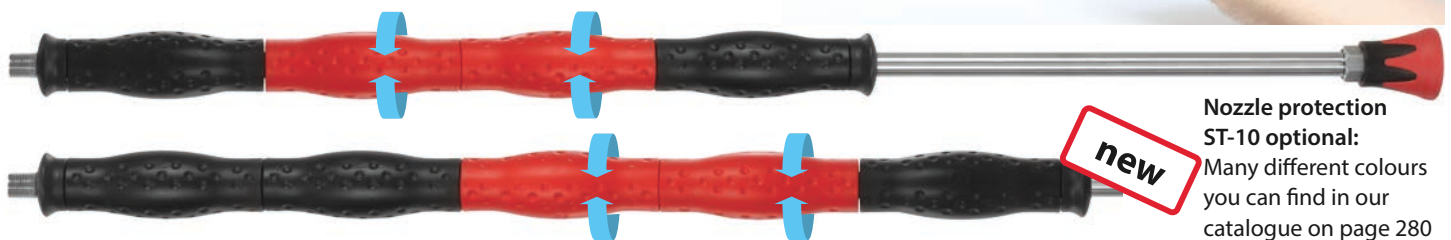

easyturn ST-9.4 lances with rotatable insulation

The choice of perfection

ideal for virtually all cleaning tasks and applications

stainless steel version

The professional stainless steel lance with rotatable grip elements

- rotatable insulation for an ergonomic handling
- specially designed for carwash applications
- easy handling
- stainless steel version
- design: Cool & Compact insulation grip elements
- max. pressure: 400 bar, 5,800 psi
- max. temperature: 150 °C, 300 °F

Fixed and rotatable grip elements:

The coloured handles can be freely rotated around their own axis. Black handles are firmly fixed.

In good shape: Colours for different applications

Safe and easy rotation: