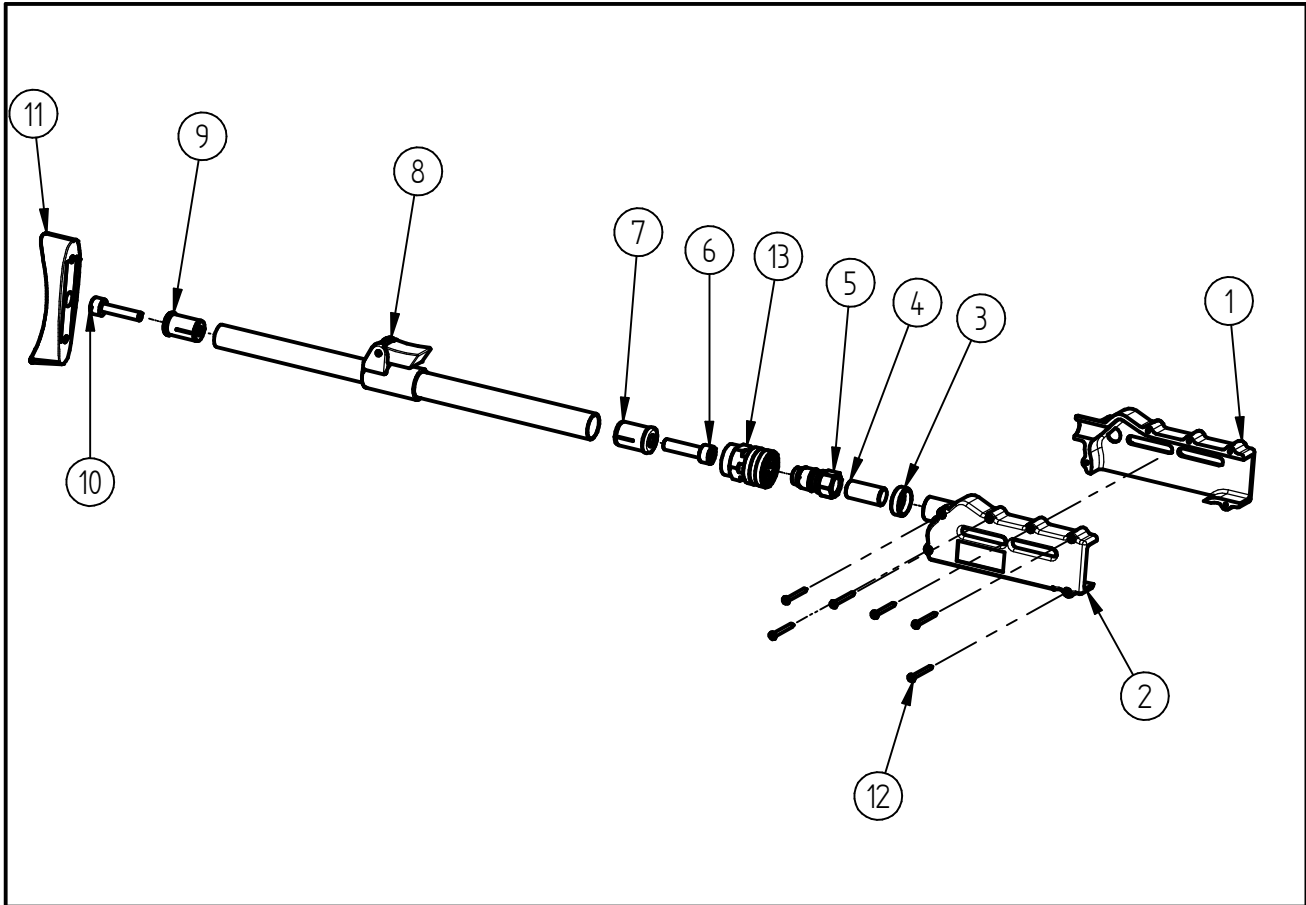

Spare Parts
Shoulder supports ST-3900
Item-No. 20 3900 500

Pos.	Item-No.	Description
1	02 0003 900	Plastikc housing left
2	02 0003 910	Plastic housing right
3	02 0003 920	Bushing
4	04 0003 900	Nipple G3/8 male
5	04 0005 466	Plug connector ST-45 G3/8 female
6	04 0003 910	Plug connector
7	02 0003 940	Threaded sleeve
8	20 3900 100	Telescopic tube
9	02 0003 930	Threaded sleeve
10	04 0003 920	Plug connection
11	02 0000 230	Epaulet black
12	04 0003 950	Screw
13	20 0045 500	Quick hand screw swivel coupling ST-45