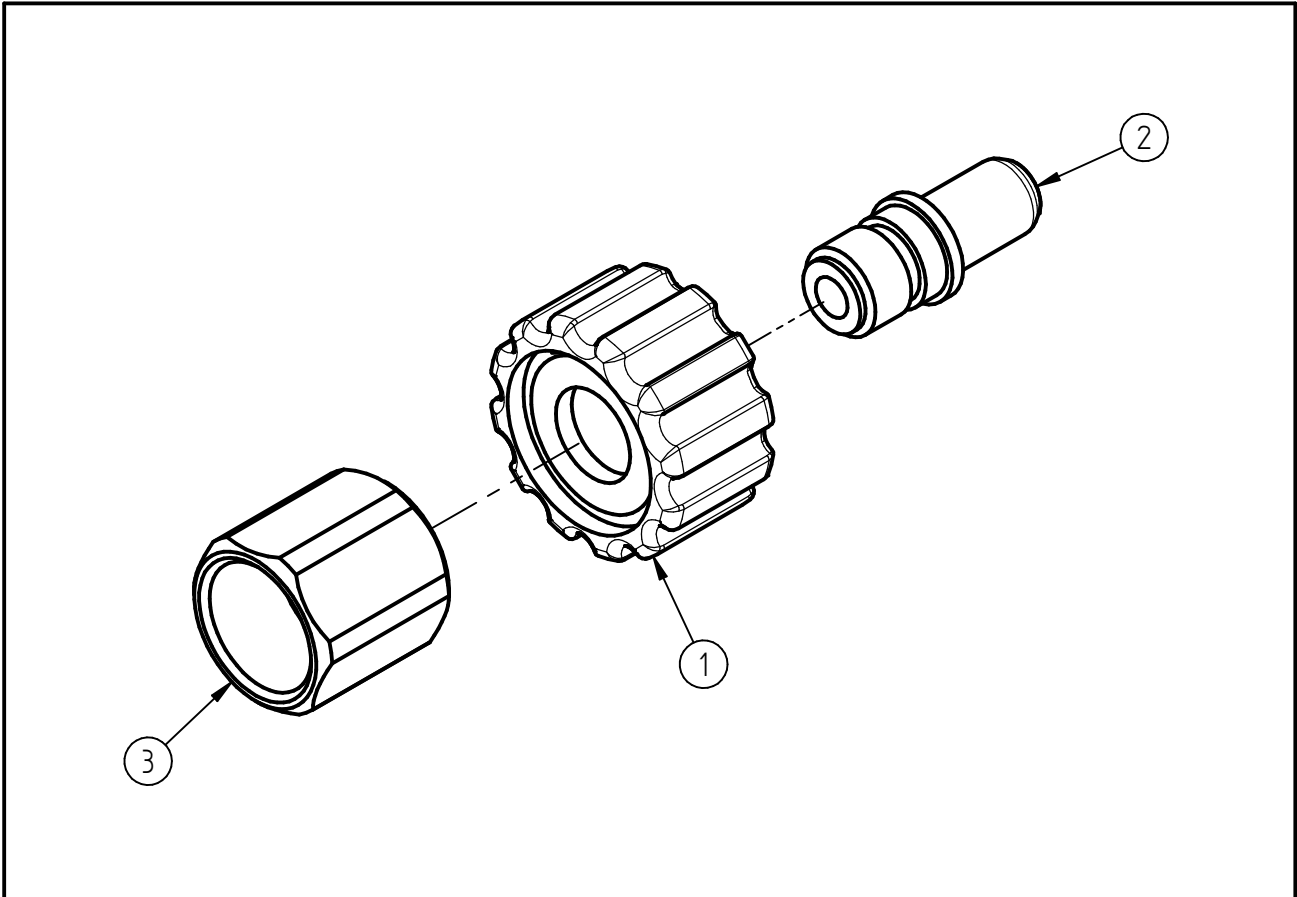

Spare Parts

Quick hand screw coupling G1/2 female

Item-No. 20 0241 540

Pos.	Item-No.	Description
1	01 0000 742	Cap nut G1/2 female black
2	01 0000 690	Plug nipple G1/4 male nickel-plated
3	01 0000 700	Connection part G1/2 female