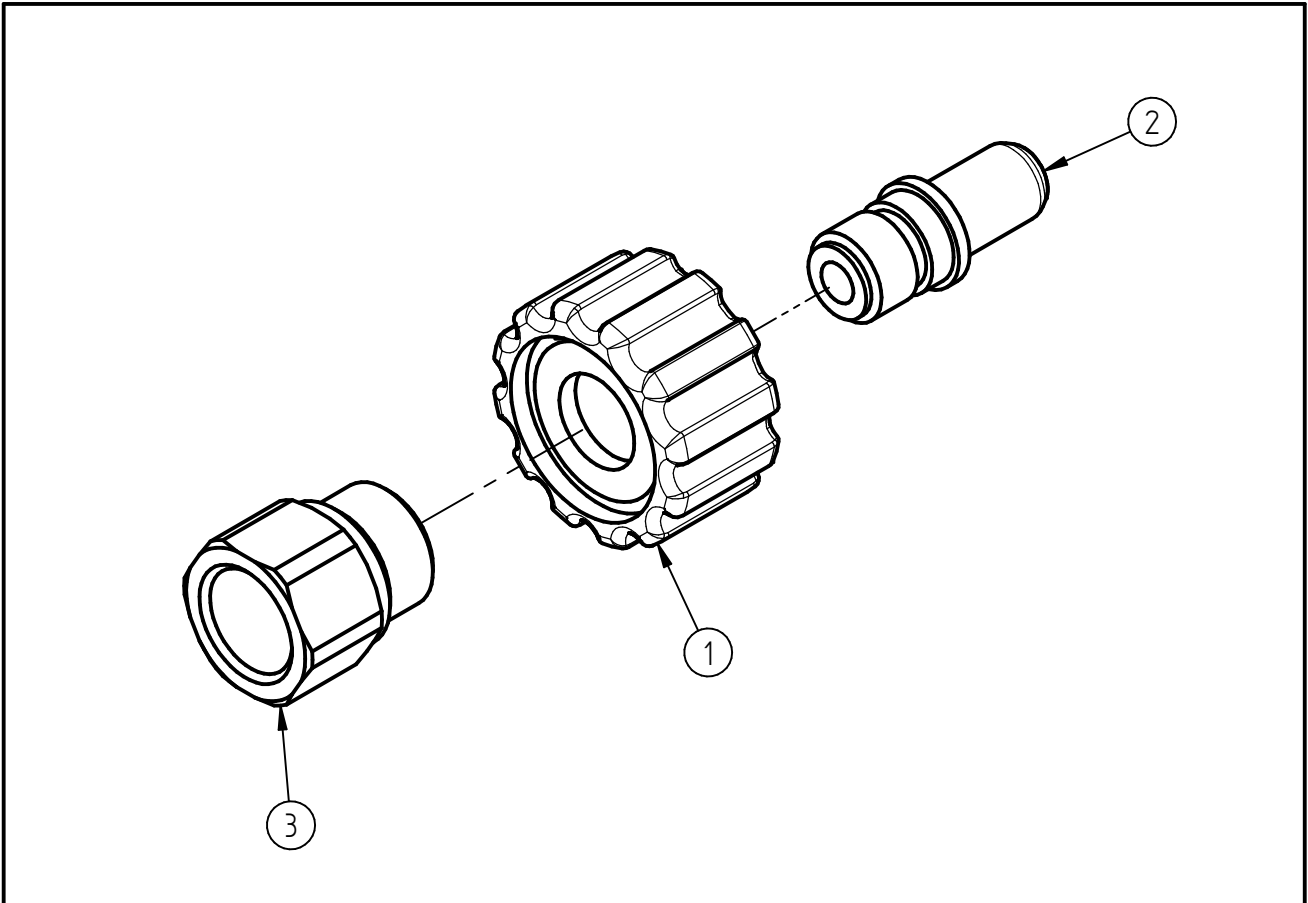

Spare Parts

Quick hand screw coupling G3/8 female

Item-No. 20 0241 520

Pos.	Item-No.	Description
1	01 0000 742	Cap nut G1/2 female black
2	01 0000 690	Plug nipple G1/4 male nickel-plated
3	01 0002 600	Inlet nut G3/8 female