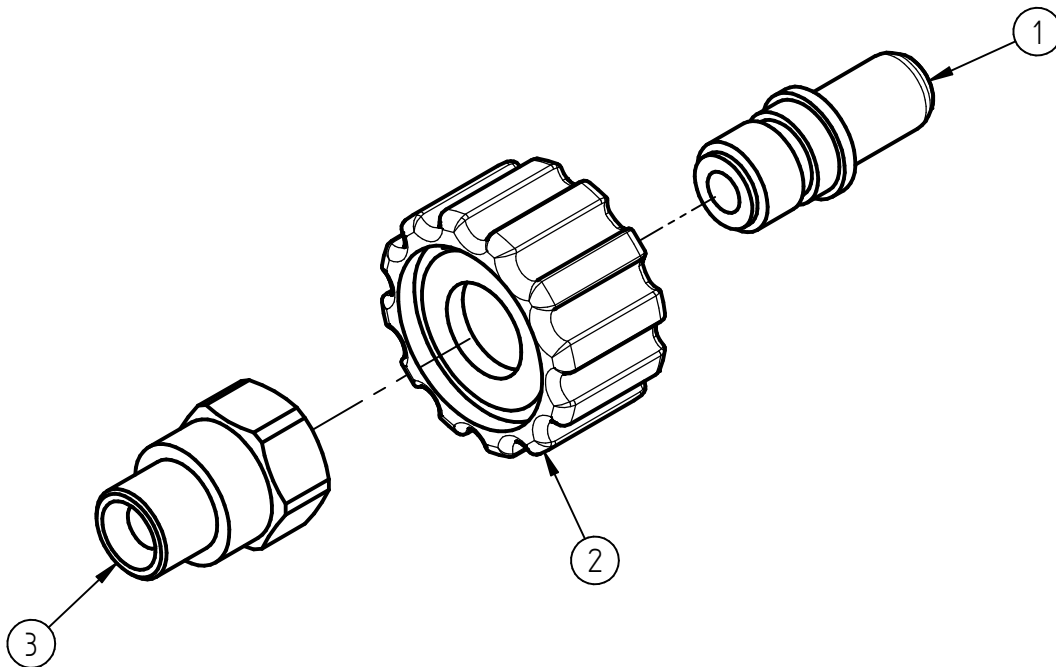

Spare Parts

Quick hand screw coupling G1/4 male

Item-No. 20 0241 510

| Pos. | Item-No. | Description |
|------|-------------|-------------------------------------|
| 1 | 01 0000 690 | Plug nipple G1/4 male nickel-plated |
| 2 | 01 0000 742 | Cap nut G1/2 female black |
| 3 | 01 0000 660 | Connection part G1/4 male |