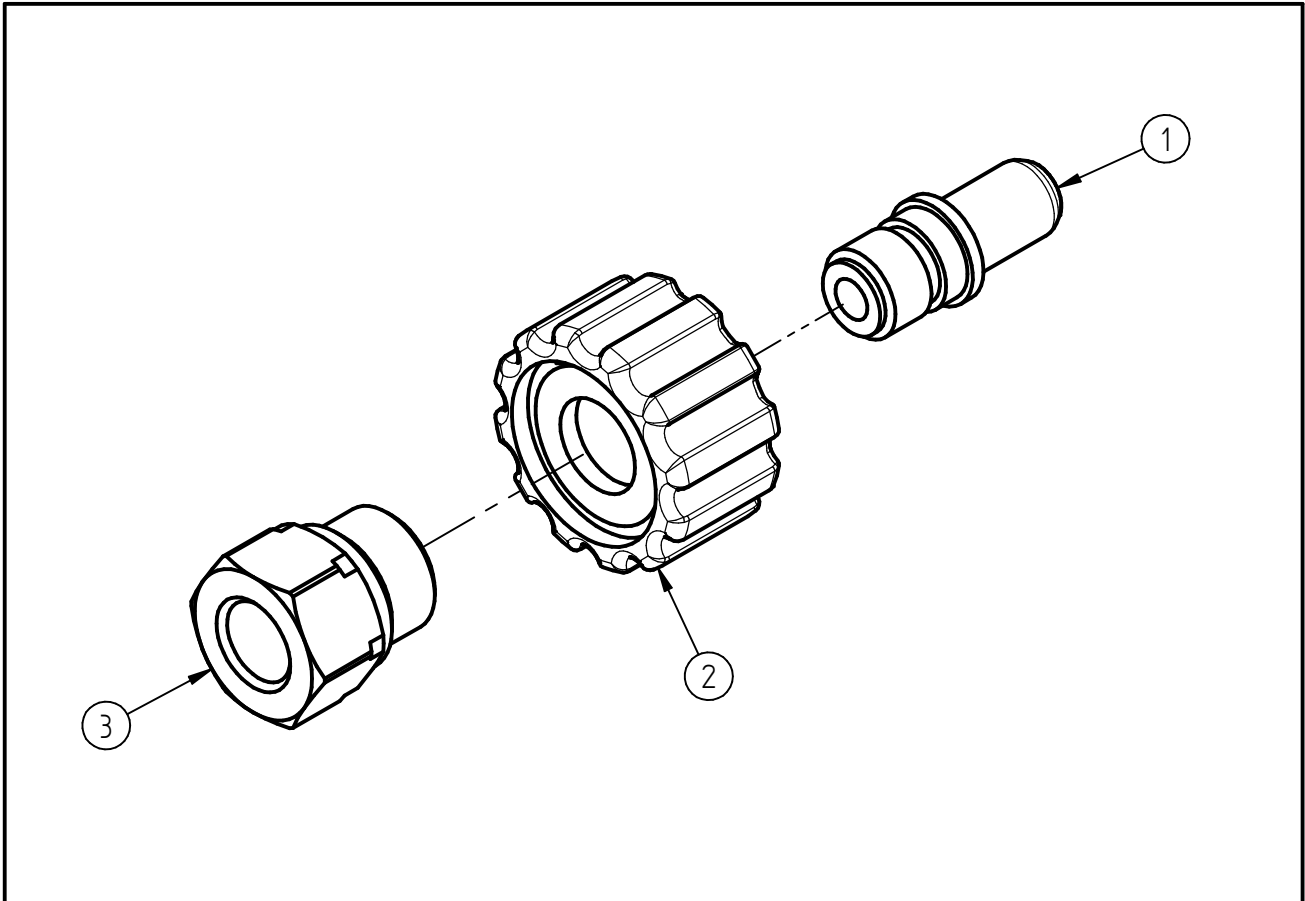

Spare Parts

Quick hand screw coupling G1/4 female

Item-No. 20 0241 500

Pos.	Item-No.	Description
1	01 0000 690	Plug nipple G1/4 male nickel-plated
2	01 0000 742	Cap nut G1/2 female black
3	10 0000 480	Outlet nut G1/4 female