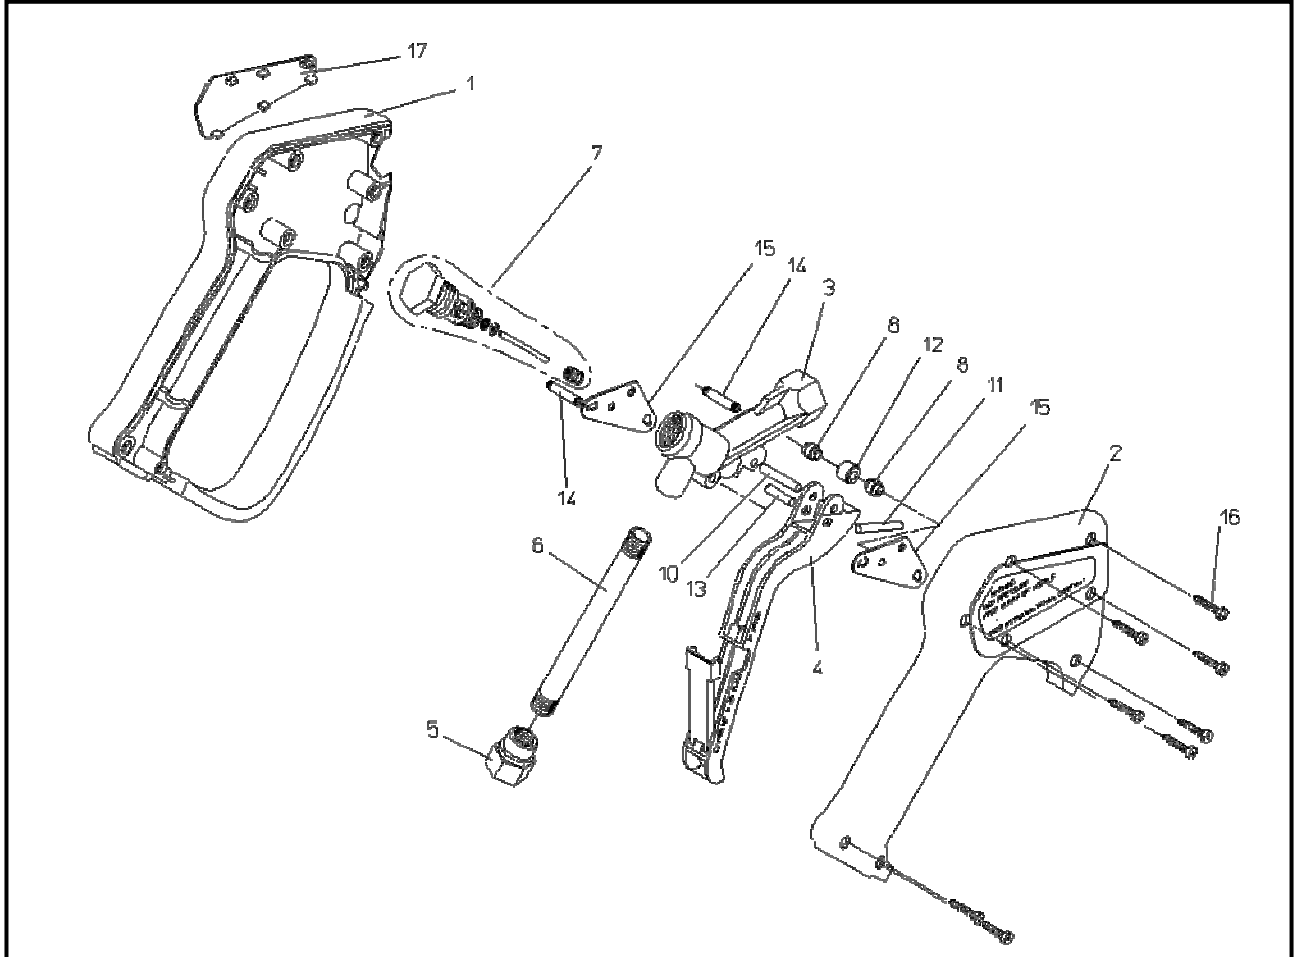

Spare Parts

High Pressure Spray Gun ST - 2600

Item-No. 20 2600 600

| Pos. | Item-No. | Description |
|------|-------------|-----------------------------|
| 1 | 02 0008 615 | Plastic housing with handle |
| 2 | 02 0008 620 | Plastic housing |
| 3 | 01 0007 343 | Housing 1/4" NPT female |
| 4 | 20 2600 410 | Trigger complete |
| 5 | 10 0000 400 | Inlet nut 3/8" NPT female |
| 6 | 06 0000 270 | Pipe inlet |
| 7 | 20 2300 490 | Valve complete |
| 8 | 02 0008 622 | Slide bush |
| 10 | 04 0007 080 | Axle for trigger |

| Pos. | Item-No. | Description |
|------|-------------|---------------|
| 11 | 04 0007 045 | Sliding pin |
| 12 | 04 0007 057 | Pressure coil |
| 13 | 04 0007 050 | Pressure pin |
| 14 | 04 0007 060 | Pin |
| 15 | 04 0007 058 | Support plate |
| 16 | 04 0000 050 | Screw 3,5x16 |
| 17 | 02 0008 619 | Label, red |
| | | |
| | | |