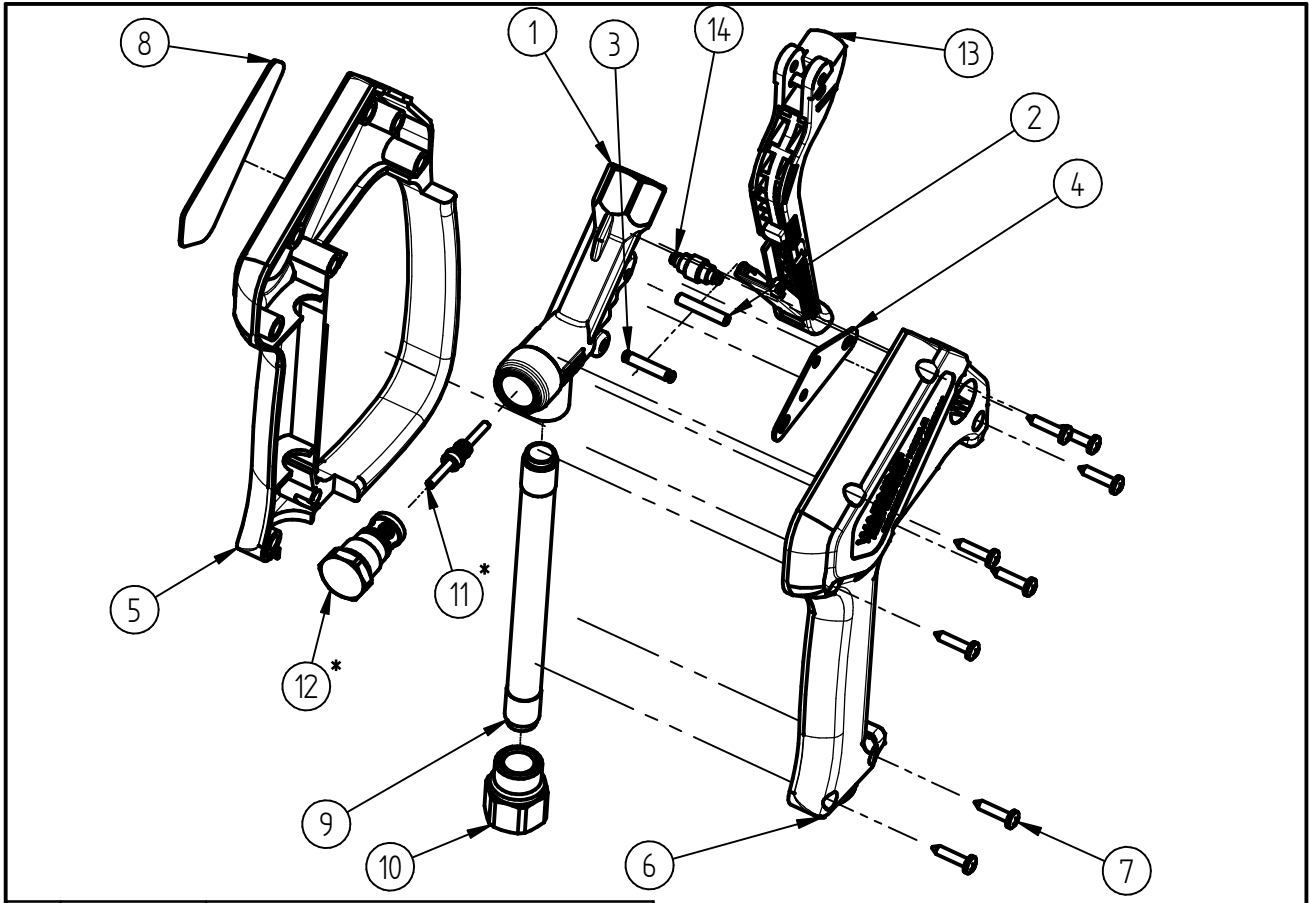

Spare Parts

High Pressure Spray Gun ST-2600

Item-No. 20 2600 537

Pos.	Item-No.	Description
1	01 0007 342	Housing ST-2300/2600 G1/4 female
2	04 0007 081	Axle for trigger
3	04 0007 060	Pin
4	04 0007 059	Support plate
5	02 0008 670	Plastic housing with handle
6	02 0008 680	Plastic housing dark blue
7	04 0000 051	Screw 3.5x16
8	02 0009 100	Label easy wash
9	07 0001 397	Pipe inlet Stainless Steel
10	01 0002 600	Inlet nut G3/8 female
11	20 2300 380	Piston rod complete
12	20 2300 458	Valve freeze protection
13	20 2600 416	Trigger compl.
14	20 2600 400	Pressure roller complete

Repair-Kits

Pos.	Item-No.	Description	Pos.	Item-No.	Description
*	20 2300 497	Repair Kit Freeze Protection			