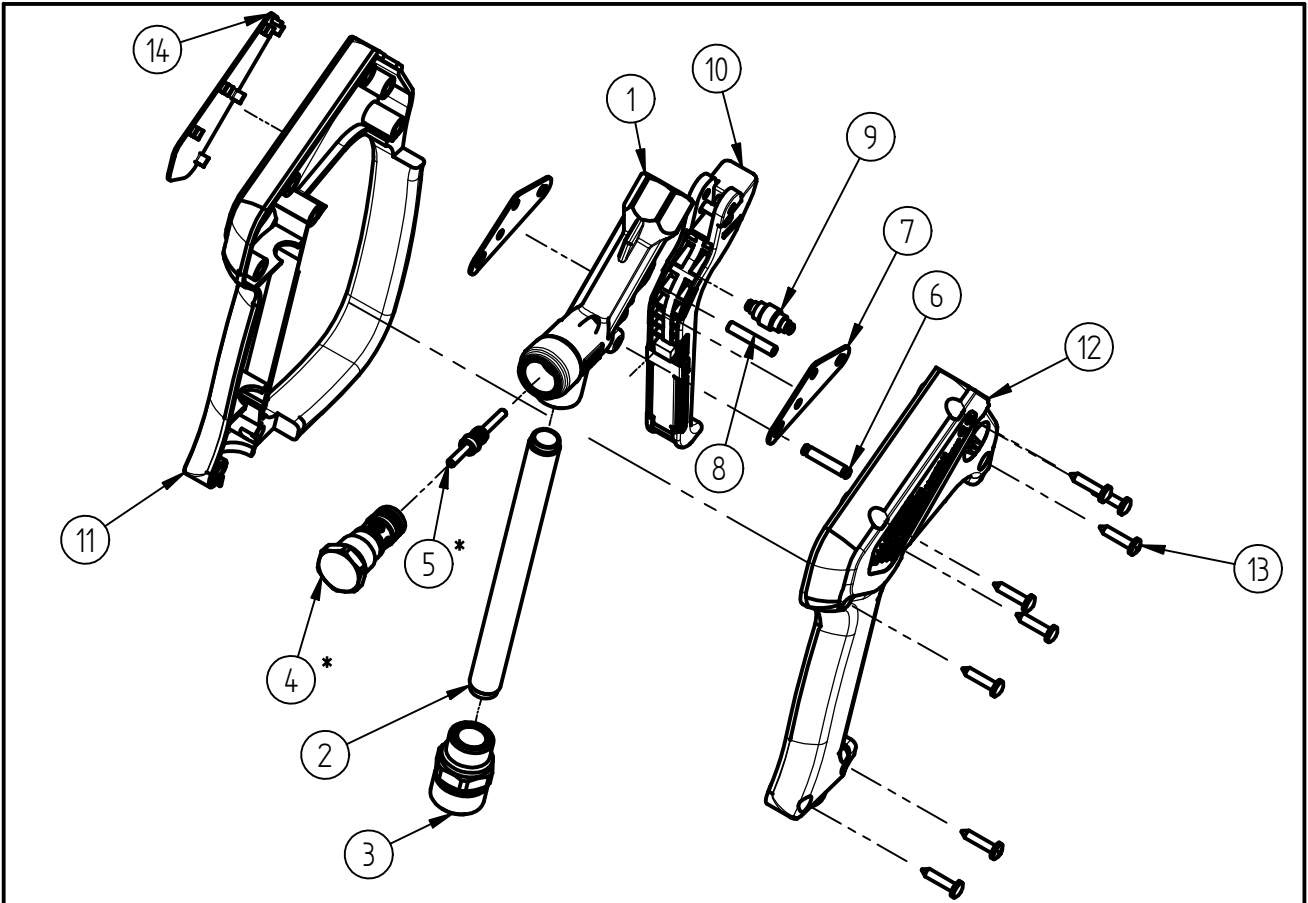

Spare Part

High Pressure Spray Gun ST-2600

Item-No. 20 2600 520

Pos.	Item-No.	Description
1	01 0007 342	Housing ST-2300/2600 G1/4 female
2	07 0001 397	Pipe inlet
3	01 0002 360	Inlet-nut M22x1,5 male - G1/4 female
4	20 2300 455	Valve TM ST-2300/2600
5	20 2300 380	Piston rod complete
6	04 0007 060	Pin
7	04 0007 059	Support plate
8	04 0007 081	Axle for trigger
9	20 2600 400	Pressure roller complete
10	20 2600 410	Trigger complete
11	02 0008 615	Plastic housing with handle
12	02 0008 620	Plastic housing
13	04 0000 051	Screw 3.5x16
14	02 0008 619	Label ST-2600 red

Repair-Kits

Pos.	Item-No.	Description	Pos.	Item-No.	Description
*	20 2300 490	Repair- Kit			