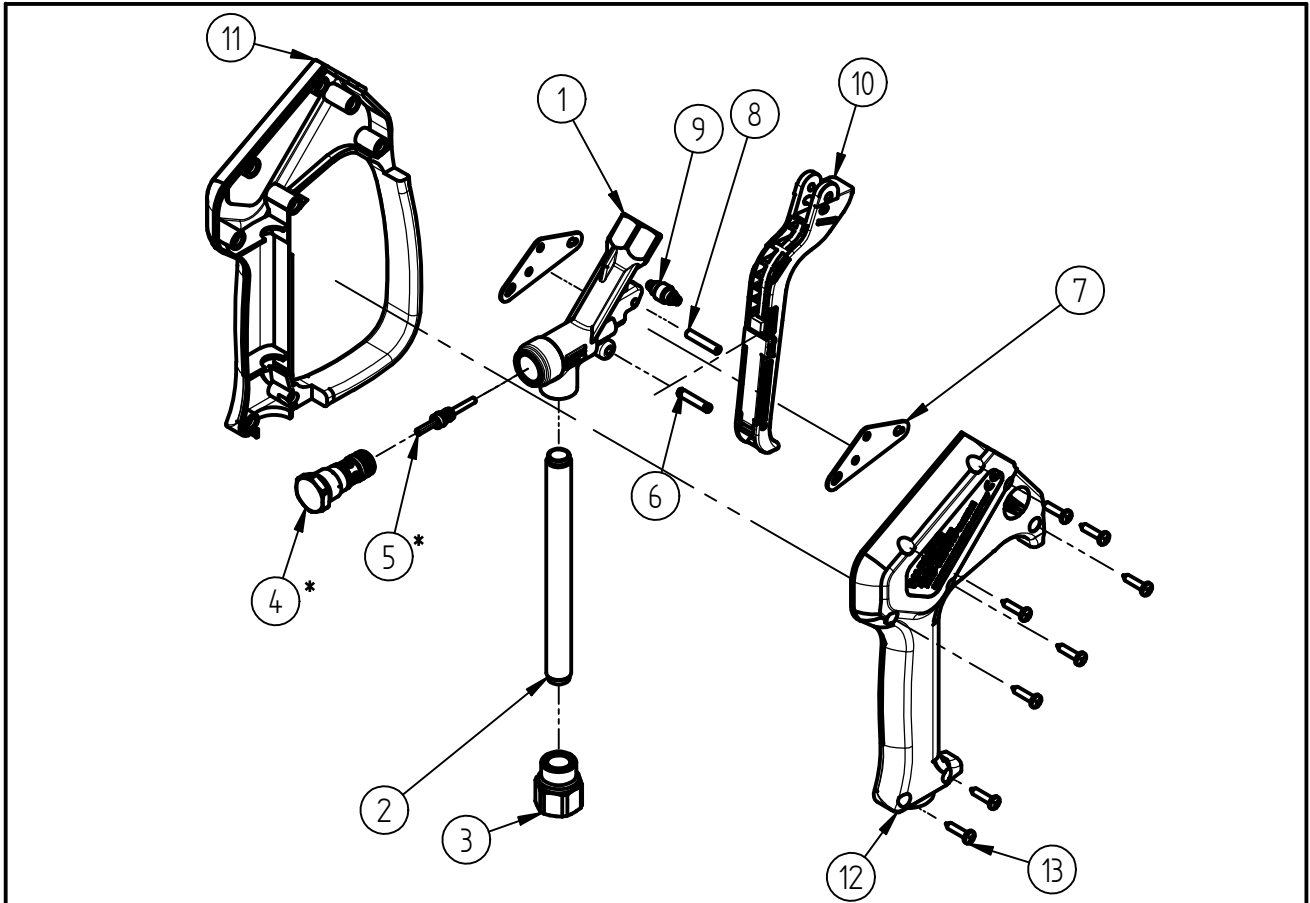

Spare Part

High Pressure Spray Gun ST-2600

Item-No. 20 2600 501

Pos.	Item-No.	Description
1	01 0007 342	Housing ST-2300/2600 G1/4 female
2	07 0001 397	Pipe inlet
3	01 0002 600	Inlet- nut G3/8 female
4	20 2300 455	Valve TM ST-2300/2600
5	20 2300 380	Piston rod complete
6	04 0007 060	Pin
7	04 0007 059	Support plate
8	04 0007 081	Axle for trigger
9	20 2600 400	Pressure roller complete
10	20 2600 410	Trigger complete
11	02 0008 615	Plastic housing with handle
12	02 0008 620	Plastic housing
13	04 0000 051	Screw 3.5x16

Repair-Kits

Pos.	Item-No.	Description	Pos.	Item-No.	Description
*	20 2300 490	Repair-Kit ST-2300/2600			