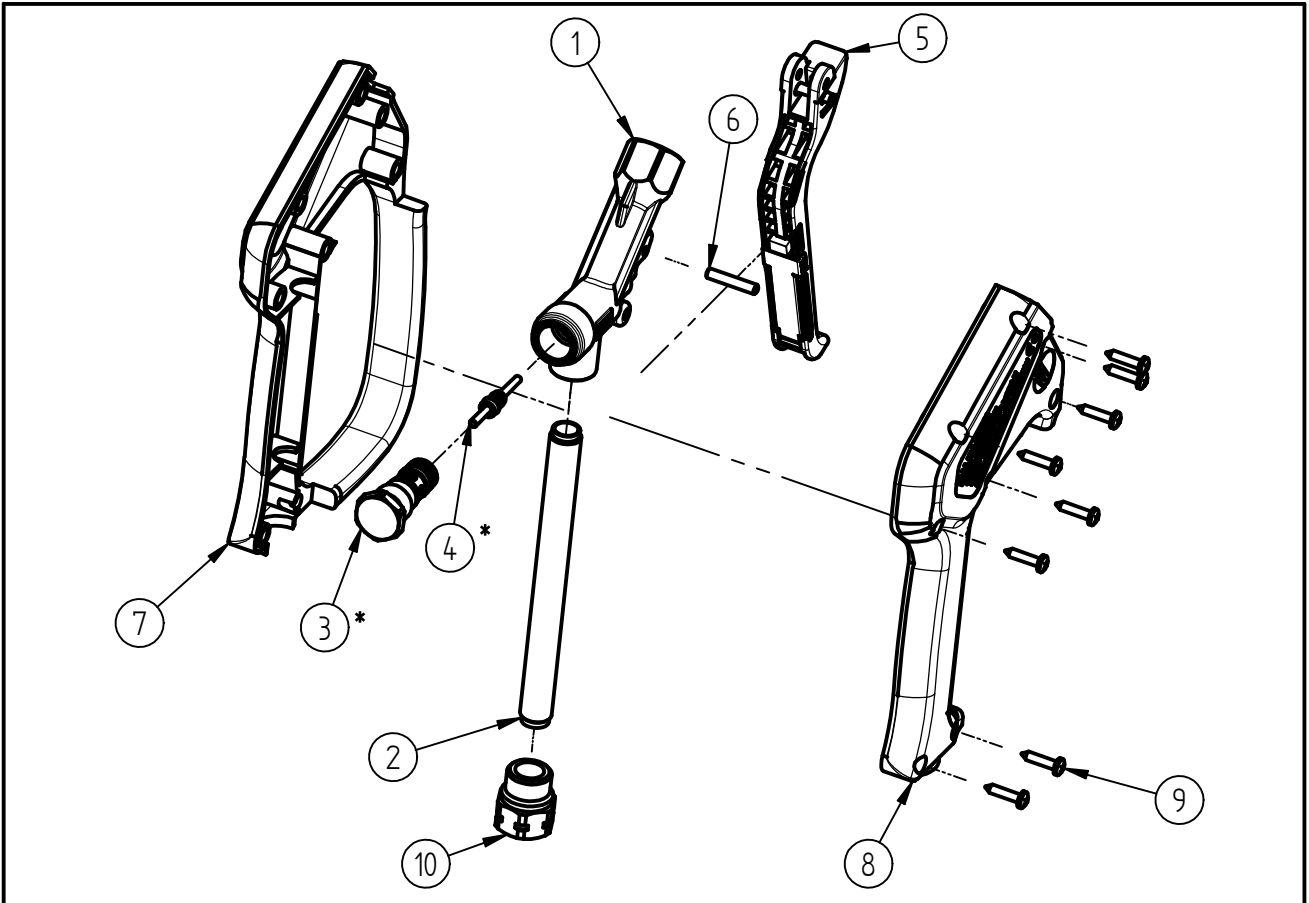

Spare Parts

High Pressure Spray Gun

Item-No. 20 2305 610

Pos.	Item-No.	Description
1	01 0007 342	Housing ST-2300/2600 G1/4 female
2	07 0001 397	Pipe inlet
3	20 2300 455	Valve TM ST-2300/2600
4	20 2300 380	Piston rod complete
5	20 2300 411	Trigger complete
6	04 0007 081	Axle for trigger
7	02 0008 615	Plastic housing with handle
8	02 0008 620	Plastic housing
9	04 0000 051	Screw 3.5x16
10	04 0001 024	Inlet nut 3/8 NPT female

Repair-Kits

Pos.	Item-No.	Description	Pos.	Item-No.	Description
*	20 2300 490	Repair-Kit			