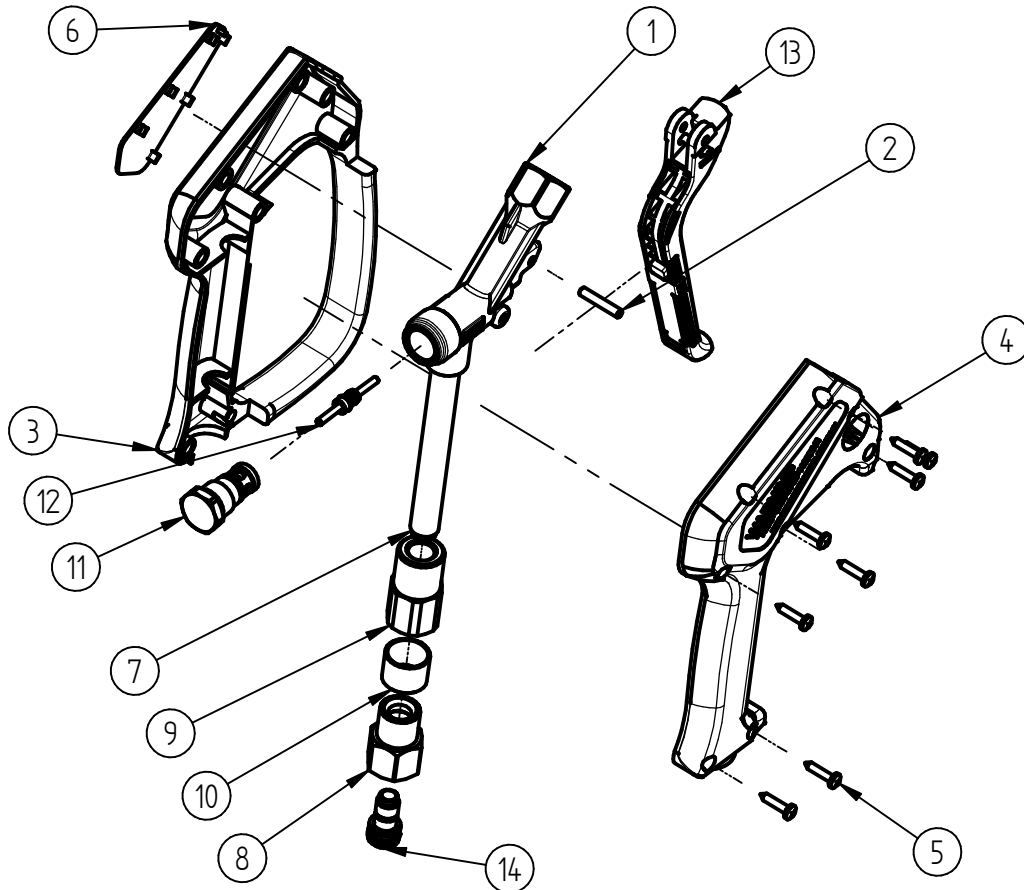

Spare Parts

High Pressure Spray Gun ST-2300

Item-No. 20 2300 582

| Pos. | Item-No. | Description |
|------|-------------|----------------------------------|
| 1 | 01 0007 342 | Housing ST-2300/2600 G1/4 female |
| 2 | 04 0007 081 | Axle for trigger |
| 3 | 02 0008 615 | Plastic housing with handle |
| 4 | 02 0008 620 | Plastic housing |
| 5 | 04 0000 051 | Screw 3.5x16 |
| 6 | 02 0008 628 | Label yellow |
| 7 | 07 0001 157 | Pipe inlet |
| 8 | 04 0001 805 | Inlet nut G3/8 |
| 9 | 01 0001 420 | Connection Part |
| 10 | 02 0008 610 | Slide bearing |
| 11 | 20 2300 458 | Valve freeze protection |
| 12 | 20 2300 380 | Piston rod complete |
| 13 | 20 2300 416 | Trigger complete blue |
| 14 | 20 0300 100 | Repair-Kit Swivel ST-300 |