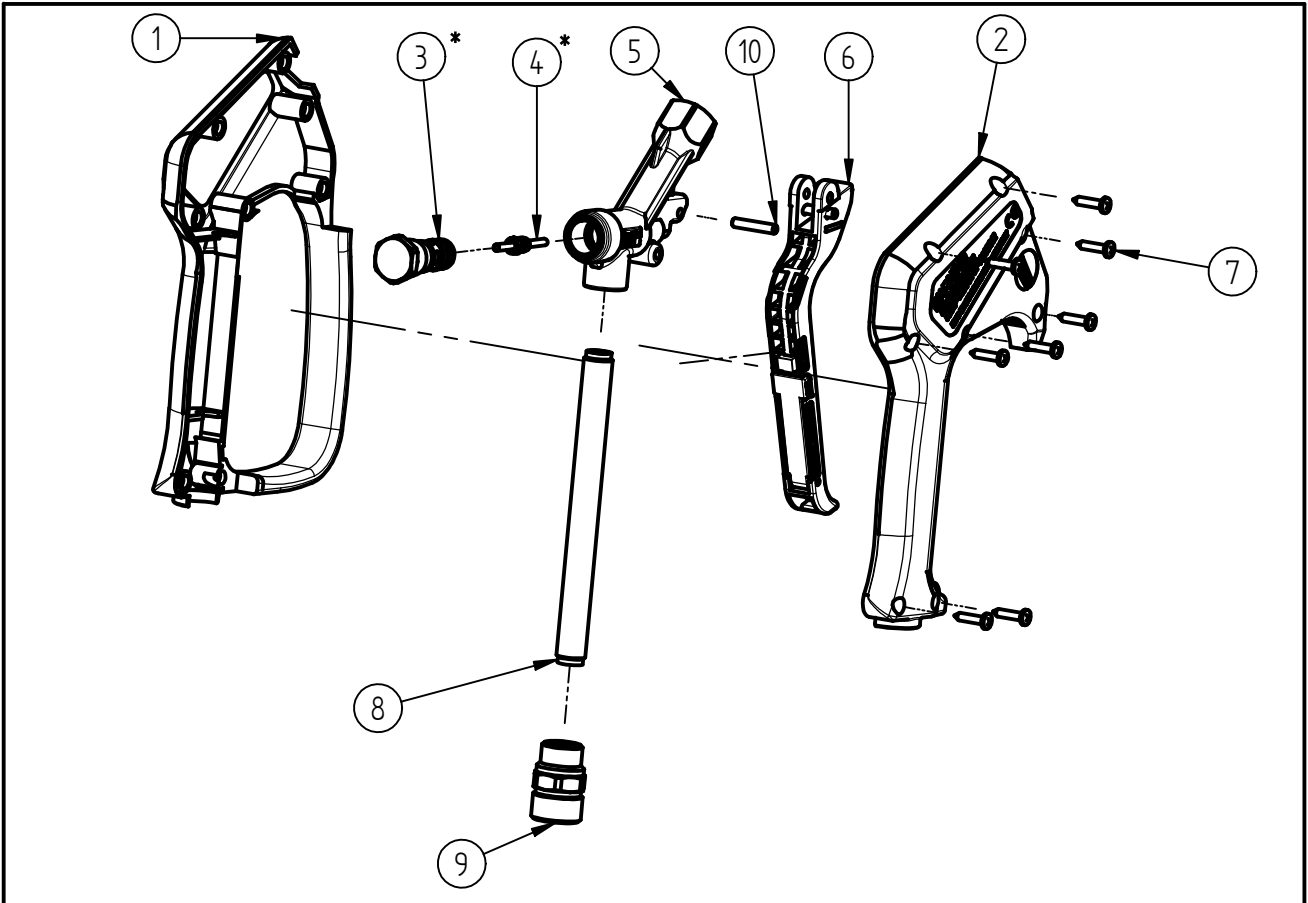

Spare Part

High Pressure Spray Gun ST - 2300

Item-No. 20 2300 521

Pos.	Item-No.	Description
1	02 0008 615	Plastic housing with handle
2	02 0008 620	Plastic housing
3	20 2300 455	Valve TM ST-2300/2600
4	20 2300 380	Piston rod complete
5	01 0007 342	Housing ST-2300/2600 G1/4 female
6	20 2300 411	Trigger complete
7	04 0000 051	Screw 3,5x16
8	07 0001 397	Pipe inlet
9	01 0002 360	Inlet-nut M22x1,5 male - G1/4 female
10	04 0007 081	Axle for trigger

Repair-Kits

Pos.	Item-No.	Description	Pos.	Item-No.	Description
*	20 2300 490	Repair-Kit ST-2300			