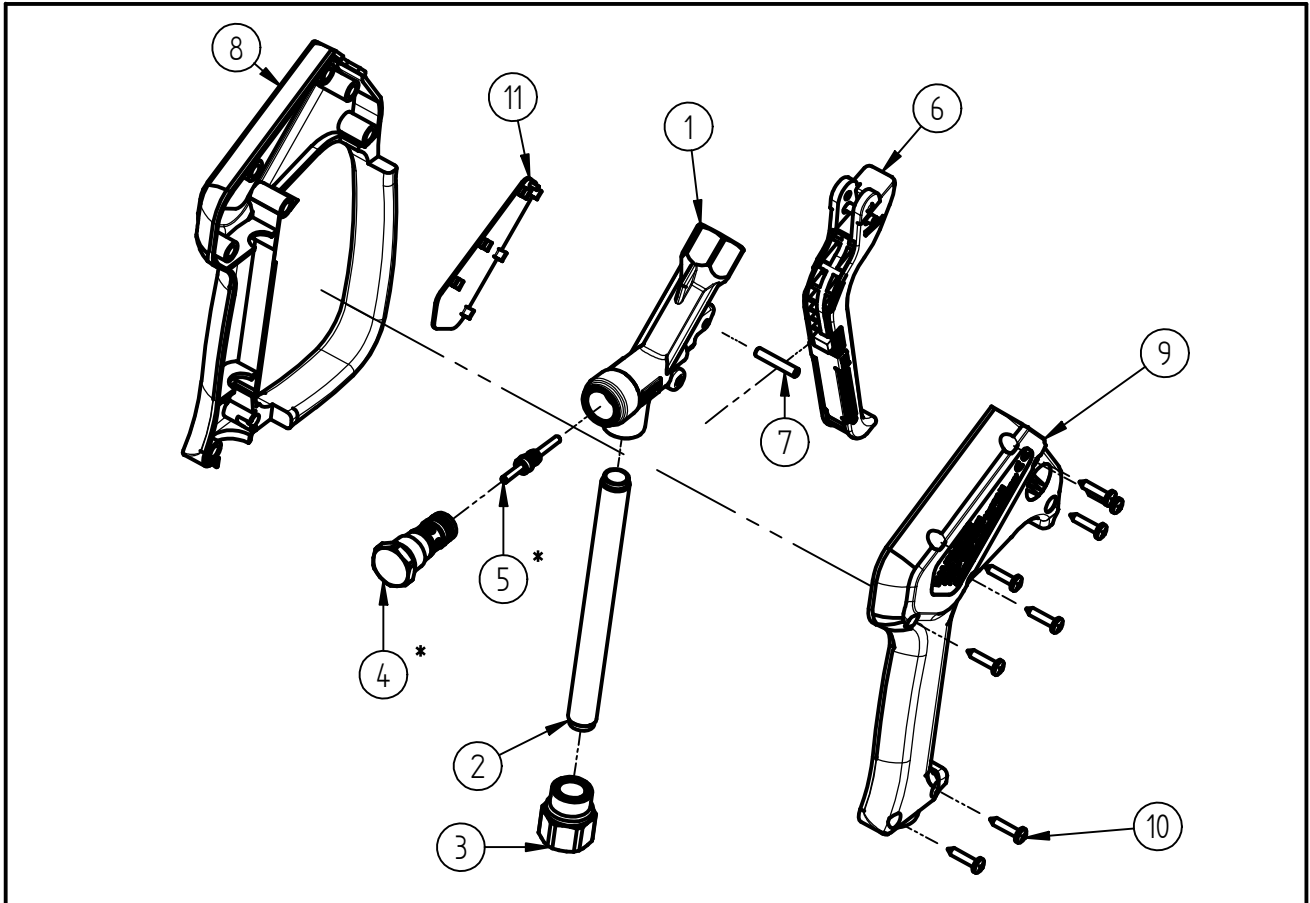

Spare Part

High Pressure Spray Gun ST-2300

Item-No. 20 2300 500

| Pos. | Item-No. | Description |
|------|-------------|----------------------------------|
| 1 | 01 0007 342 | Housing ST-2300/2600 G1/4 female |
| 2 | 07 0001 397 | Pipe inlet |
| 3 | 01 0002 600 | Inlet- nut G3/8 female |
| 4 | 20 2300 455 | Valve TM ST-2300/2600 |
| 5 | 20 2300 380 | Piston rod complete |
| 6 | 20 2300 411 | Trigger complete |
| 7 | 04 0007 081 | Axle for trigger |
| 8 | 02 0008 615 | Plastic housing with handle |
| 9 | 02 0008 620 | Plastic housing |
| 10 | 04 0000 051 | Screw 3.5x16 |
| 11 | 02 0008 628 | Label yellow |

Repair-Kits

| Pos. | Item-No. | Description | Pos. | Item-No. | Description |
|------|-------------|--------------------|------|----------|-------------|
| * | 20 2300 490 | Repair-Kit ST-2300 | | | |