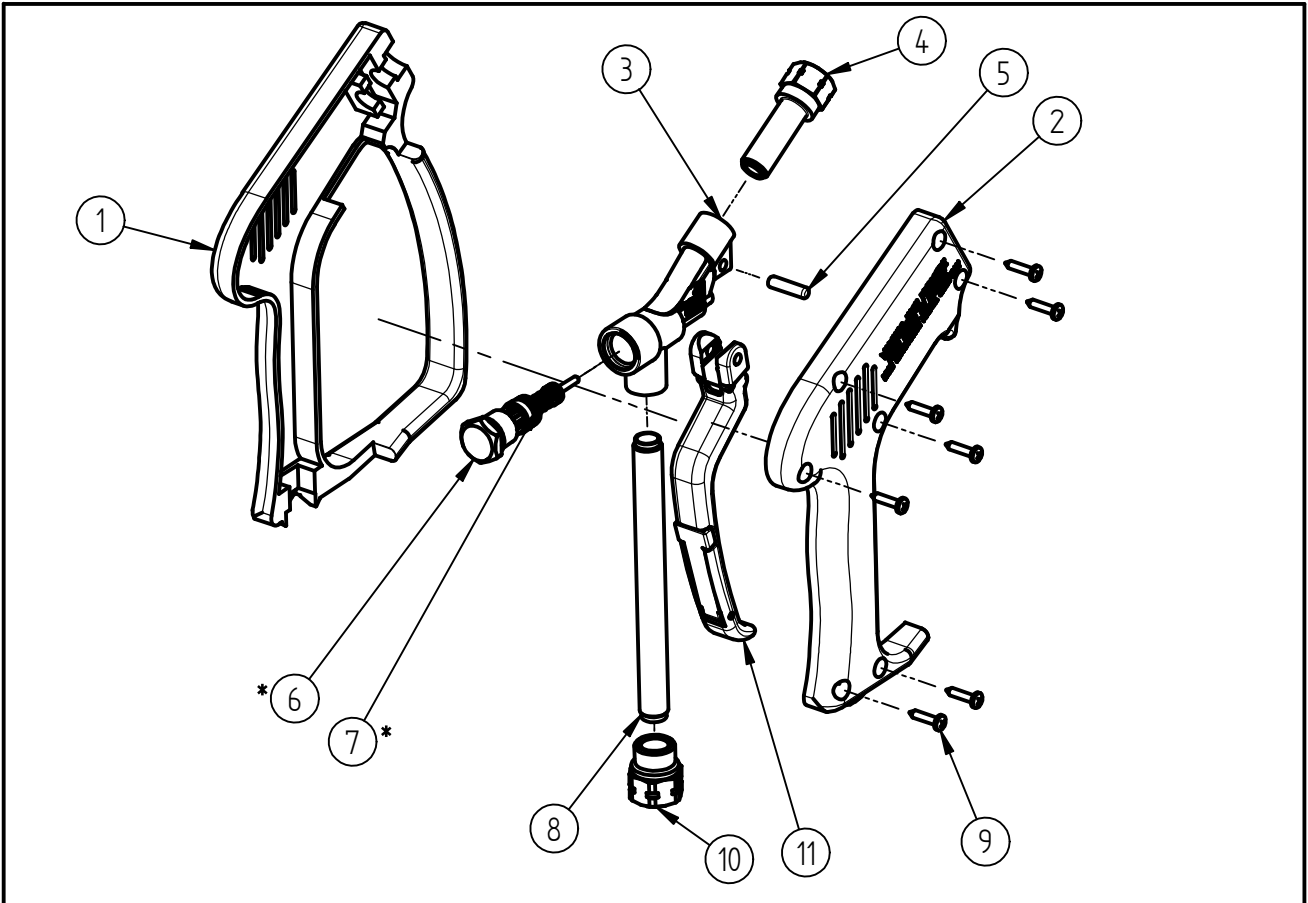

Spare Part

High Pressure Spray Gun ST-1500

Item-No. 20 1500 510

Pos.	Item-No.	Description
1	02 0001 900	plastic housing with handle
2	02 0001 910	plastic housing
3	01 0001 370	valve housing
4	01 0002 640	Outlet NPT 1/4 female
5	04 0000 060	Pin 5x20
6	20 2000 020	valve complete
7	20 1000 900	piston rod complete
8	07 0001 397	Pipe inlet
9	04 0000 050	Screw
10	01 0002 610	Inlet - nut 3/8" NPT female
11	20 2000 030	trigger complete

Repair-Kits

Pos.	Item-No.	Description	Pos.	Item-No.	Description
*	20 2000 044	Repair Kit valve complete			