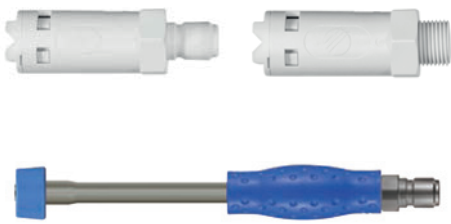

New products

Foam lances, page 326

Food Special, page 331/332

Carwash foam lance, page. 422

Hose guide system, page 397

Stainless steel hose reel trolley, page 409

Nozzle holder ST-330, pivotable, page 270

Rotating nozzles with drivers, page 194

Universal hose guide, page 412

Floater 520, page 312

St-49 Ball type nozzles, page 188

Heart-shaped floor cleaner, page 311

weeddevil®, page 318

Lance holder, page 396