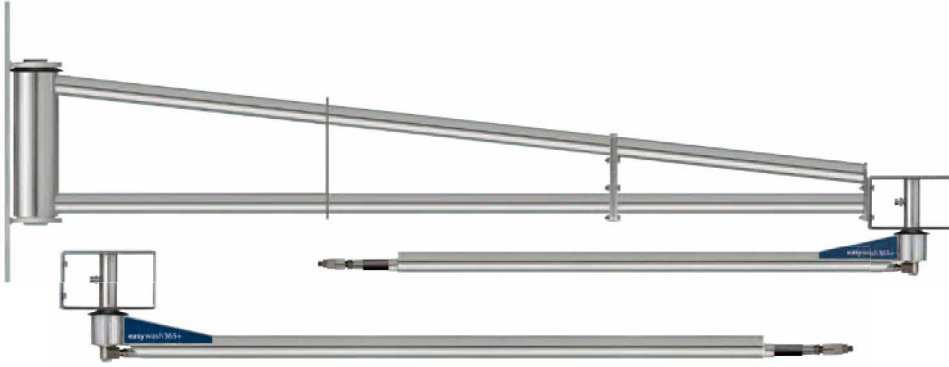

New products

easywash365+ wall boom extension with ceiling boom, page 407 + 408

easyfarm365+, page 148

greyflex, page 149

Foam lances, page 303

ST-175 Foam & Clean, page 306

Longcast lances, page 245

ST-2750 - 500 bar spray gun, page 335

Gears for pumps, page 46

Vacuum motors, page 459

turbodevil INDUSTRIAL, page 283

easyfoam365+ injector ST-164, page 322

easyfoam365+ injector ST-167, page 318