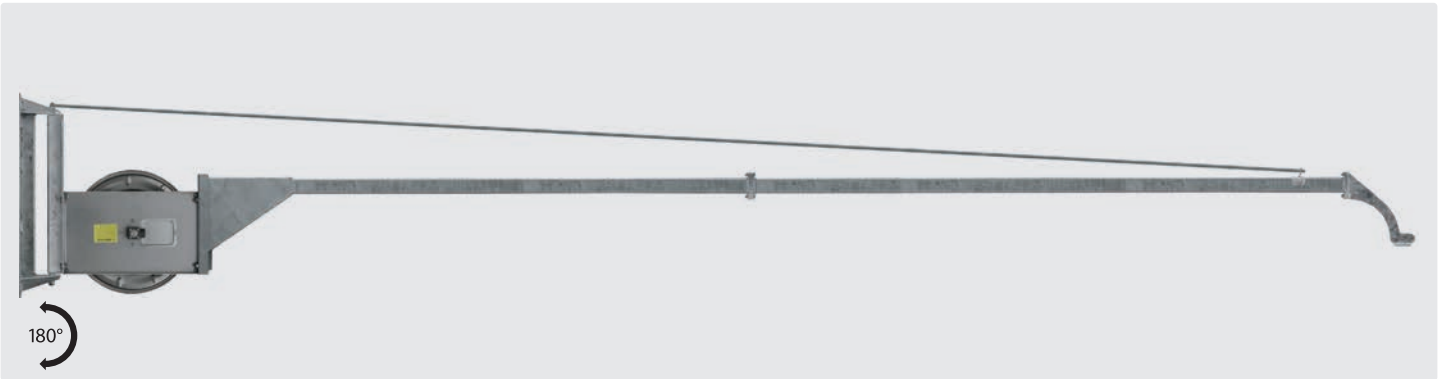

R+M car wash booms

R+M booms with hose reel ST 14

Zinc-plated steel. Extension with hose reel ST 14 made out of stainless steel.
 Hose capacity outer \varnothing = hose \varnothing 15 mm \cdot 20 mm = 12 m.
 Without high pressure hose. Max. 300 bar.

Attention: Delivery time of approx. 2 weeks!

R+M Nr.	\varnothing	C	O	W
109 825	2,570 mm	3/8" F	3/8" F	45.0 kg
109 835	3,570 mm	3/8" F	3/8" F	50.0 kg
109 845	4,570 mm	3/8" F	3/8" F	54.0 kg

Hose stopper

Hose stop with six exchangeable inserts.
 Hose \varnothing 10 - 34 mm

R+M Nr.
741 03

R+M car wash booms

R+M booms with pressure pipe

Zinc-plated steel. Pipe zinc-plated steel. Maintenance-free.
 Max. 400 bar

R+M Nr.	\varnothing	C	O	W
109 10	2,000 mm	1/4" M	1/4" M	12.0 kg
109 20	2,500 mm	1/4" M	1/4" M	14.0 kg
109 30	3,000 mm	1/4" M	1/4" M	15.0 kg
109 40	3,500 mm	1/4" M	1/4" M	17.0 kg