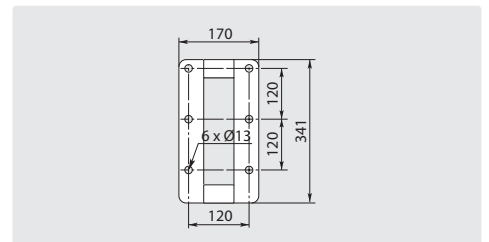

Attention: Delivery time of approx. 2 weeks!

R+M Nr.	\varnothing	C	O	W
109 825	2,570 mm	3/8" F	3/8" F	45.0 kg
109 835	3,570 mm	3/8" F	3/8" F	50.0 kg
109 845	4,570 mm	3/8" F	3/8" F	54.0 kg

Hose stopper

Hose stop with six exchangeable inserts.
 Hose \varnothing 10 - 34 mm

R+M Nr.
741 03

R+M car wash booms

R+M booms with pressure pipe

Zinc-plated steel. Pipe zinc-plated steel. Maintenance-free.
 Max. 400 bar

R+M Nr.	\varnothing	C	O	W
109 10	2,000 mm	1/4" M	1/4" M	12.0 kg
109 20	2,500 mm	1/4" M	1/4" M	14.0 kg
109 30	3,000 mm	1/4" M	1/4" M	15.0 kg
109 40	3,500 mm	1/4" M	1/4" M	17.0 kg

Symbols \varnothing length C inlet O outlet W weight \varnothing diameter shipment by truck