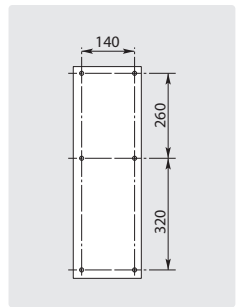

R+M car wash booms

R+M booms with hose reel ST 14

Zinc-plated steel. Extension with hose reel ST 14 made out of stainless steel.
 Hose capacity outer \varnothing = hose \varnothing 15 mm \cdot 20 mm = 12 m.
 Without high pressure hose. Max. 300 bar.

Attention: Delivery time of approx. 2 weeks!

R+M Nr.	\varnothing	C	O	W
109 825	2,570 mm	3/8" F	3/8" F	45.0 kg
109 835	3,570 mm	3/8" F	3/8" F	50.0 kg
109 845	4,570 mm	3/8" F	3/8" F	54.0 kg

Hose stopper

Hose stop with six exchangeable inserts.
 Hose \varnothing 10 - 34 mm

R+M Nr.
741 03

R+M car wash booms

R+M booms with pressure pipe

Zinc-plated steel. Pipe zinc-plated steel. Maintenance-free.
 Max. 400 bar

R+M Nr.	\varnothing	C	O	W
109 10	2,000 mm	1/4" M	1/4" M	12.0 kg
109 20	2,500 mm	1/4" M	1/4" M	14.0 kg
109 30	3,000 mm	1/4" M	1/4" M	15.0 kg
109 40	3,500 mm	1/4" M	1/4" M	17.0 kg

Symbols \varnothing length C inlet O outlet W weight \varnothing diameter shipment by truck