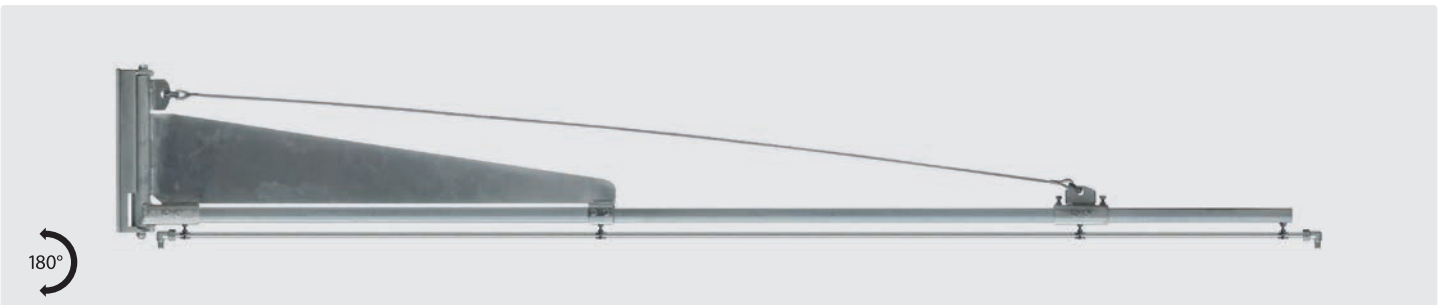

R+M car wash booms

R+M booms with hose reel ST 14

Zinc-plated steel. Extension with hose reel ST 14 made out of stainless steel.
 Hose capacity outer \varnothing = hose \varnothing 15 mm \cdot 20 mm = 12 m.
 Without high pressure hose. Max. 300 bar.

Attention: Delivery time of approx. 2 weeks!

R+M Nr.	\varnothing	C	O	W
109 825	2,570 mm	3/8" F	3/8" F	45.0 kg
109 835	3,570 mm	3/8" F	3/8" F	50.0 kg
109 845	4,570 mm	3/8" F	3/8" F	54.0 kg

Hose stopper

Hose stop with six exchangeable inserts.
 Hose \varnothing 10 - 34 mm

R+M Nr.
741 03

R+M car wash booms

R+M booms with pressure pipe

Zinc-plated steel. Pipe zinc-plated steel. Maintenance-free.
 Max. 400 bar

R+M Nr.	\varnothing	C	O	W
109 10	2,000 mm	1/4" M	1/4" M	12.0 kg
109 20	2,500 mm	1/4" M	1/4" M	14.0 kg
109 30	3,000 mm	1/4" M	1/4" M	15.0 kg
109 40	3,500 mm	1/4" M	1/4" M	17.0 kg