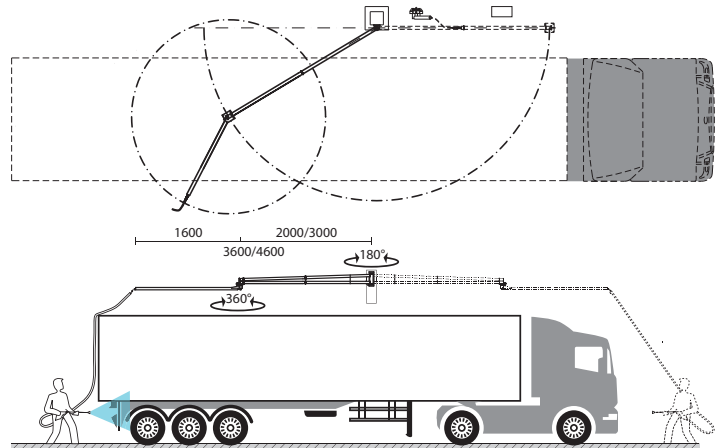

easywash365+ wall boom extension with ceiling boom

Wall boom extension with ceiling boom

- » Designed for washing large vehicles
- » Ceiling boom swivelling 360°, wall boom swivelling by 180°
- » Maintenance-free ball bearing swivels
- » Optionally available counter plate
- » Total length of up to 4,600 mm
- » Max. 275 bar / 120 °C
- » Connection: 3/8" M
- » Material: stainless steel

easywash365+ wall boom extension with ceiling boom

R+M Nr.	↔	⊕	⊖
109 760 972	2,000 + 1,600	3/8" M	3/8" M
109 760 973	3,000 + 1,600	3/8" M	3/8" M

easywash365+ wall boom counter plate

Stainless steel. 10 mm

R+M Nr.

109 790 419 3

High pressure hose for easywash365+ boom extension

3/8" F : 3/8" F - 90°. 2 SC. DN 8. Black

R+M Nr.

345 154 002 11      2,100

345 154 003 11      3,100

**Top connection:** robust bracket for safe assembly of the boom