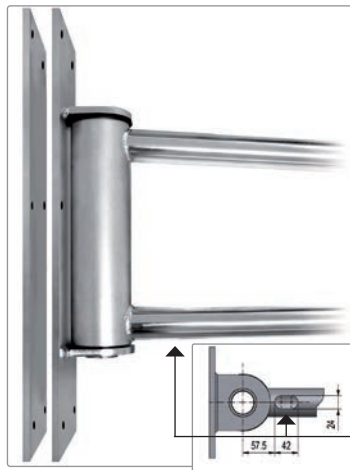

easywash365+ wall boom extension with ceiling boom

Wall boom extension with ceiling boom

- » Designed for washing large vehicles
- » Ceiling boom swivelling 360°, wall boom swivelling by 180°
- » Maintenance-free ball bearing swivels
- » Optionally available counter plate
- » Total length of up to 4,600 mm
- » Max. 275 bar / 120 °C
- » Connection: 3/8" M
- » Material: stainless steel

easywash365+ wall boom extension with ceiling boom

R+M Nr.	↔	⊕	⊖
109 760 972	2,000 + 1,600	3/8" M	3/8" M
109 760 973	3,000 + 1,600	3/8" M	3/8" M

easywash365+ wall boom counter plate

Stainless steel. 10 mm

R+M Nr.

109 790 419 3

High pressure hose for easywash365+ boom extension

3/8" F : 3/8" F - 90°. 2 SC. DN 8. Black

R+M Nr.

345 154 002 11      2,100

345 154 003 11      3,100

**Top connection:** robust bracket for safe assembly of the boom

**Very robust** and welded attachment with an optionally available counter plate for your safety (screws M10)

**Pass:** high pressure hose for wall boom extension is optionally available

Symbols ⊕ inlet ⊖ outlet ↔ length 🚛 shipment by truck