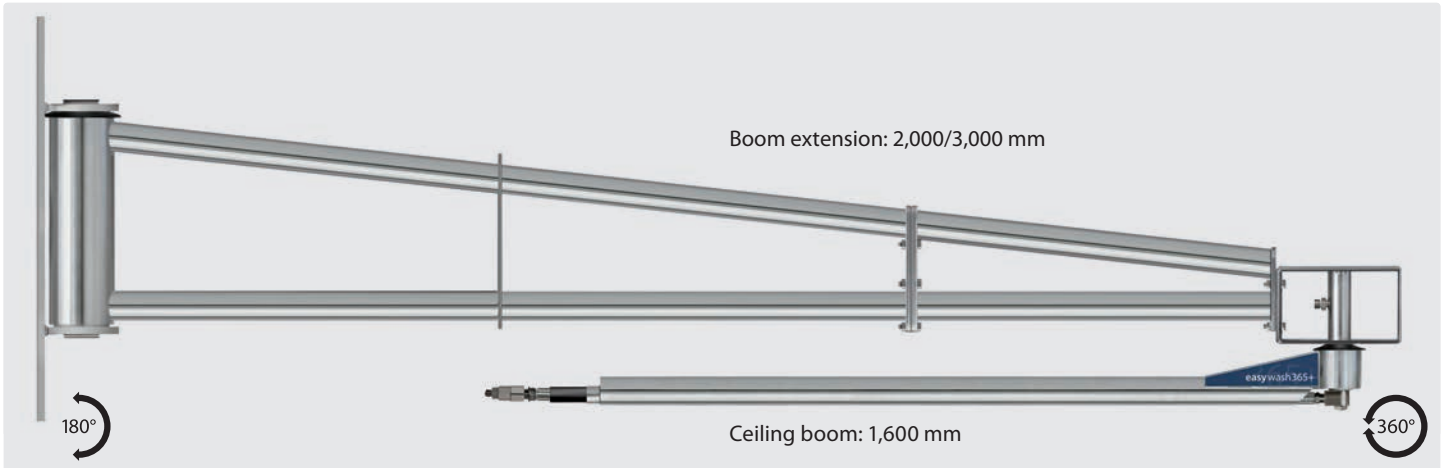

easywash365+ wall boom extension with ceiling boom

Wall boom extension with ceiling boom

- » Designed for washing large vehicles
- » Ceiling boom swivelling 360°, wall boom swivelling by 180°
- » Maintenance-free ball bearing swivels
- » Optionally available counter plate
- » Total length of up to 4,600 mm
- » Max. 275 bar / 120 °C
- » Connection: 3/8" M
- » Material: stainless steel

easywash365+ wall boom extension with ceiling boom

R+M Nr.	↔	⊕	⊖
109 760 972	2,000 + 1,600	3/8" M	3/8" M
109 760 973	3,000 + 1,600	3/8" M	3/8" M

easywash365+ wall boom counter plate

Stainless steel. 10 mm

R+M Nr.

109 790 419 3

High pressure hose for easywash365+ boom extension

3/8" F : 3/8" F - 90°. 2 SC. DN 8. Black

R+M Nr.

345 154 002 11      2,100

345 154 003 11      3,100

**Top connection:** robust bracket for safe assembly of the boom

**Very robust** and welded attachment with an optionally available counter plate for your safety (screws M10)

**Pass:** high pressure hose for wall boom extension is optionally available

Symbols ⊕ inlet ⊖ outlet ↔ length 🚛 shipment by truck