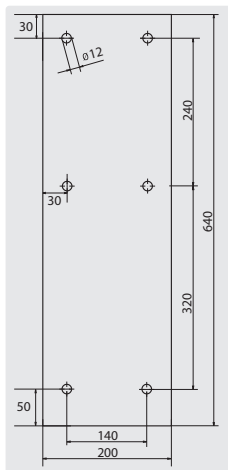

easywash365+ wall boom extension with ceiling boom

R+M Nr.	↔	⊕	⊖
109 760 972	2,000 + 1,600	3/8" M	3/8" M
109 760 973	3,000 + 1,600	3/8" M	3/8" M

easywash365+ wall boom counter plate

Stainless steel. 10 mm

R+M Nr.

109 790 419 3

High pressure hose for easywash365+ boom extension

3/8" F : 3/8" F - 90°. 2 SC. DN 8. Black

R+M Nr.

345 154 002 11      2,100

345 154 003 11      3,100

**Top connection:** robust bracket for safe assembly of the boom