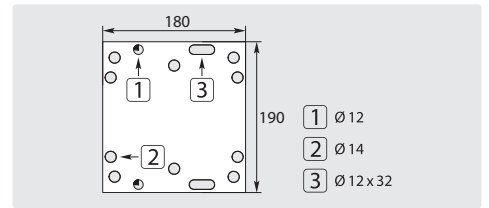

Max. 275 bar / 90 °C

R+M Nr.	↔	⌚	↺	⊠
109 763 904	1,600 mm / 1,750 mm	1/4" F	1/4" M	13.5 kg

easywash365+ motorcycle ceiling booms

Stainless steel. Ready for installation with two integrated swivels and professional high pressure hose with spring and integrated hose bend restrictors. Axle 2-ball bearings and permanently lubricated. Especially designed for using in motorcycle bays.

Max. 275 bar / 90 °C

R+M Nr.	↔	⌚	↺	⊠
109 766 956	850 mm	1/4" F	1/4" M	5.9 kg

Swivels for easywash365+ ceiling booms

1/4" M BSP : 3/8" F NPT

R+M Nr.
108 409 26

1/4" M BSP : 3/8" F NPT

R+M Nr.
108 329 27

Wall mounts