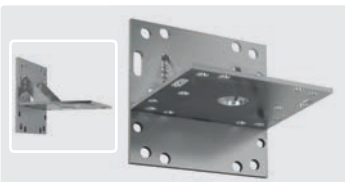

easywash365+ car wash ceiling booms

easywash365+ double ceiling booms with suspension

Stainless steel. Ready for installation with three integrated swivels, professional high pressure hose with spring and integrated hose bend restrictors. Axle 2-ball bearings and permanently lubricated. Especially developed for 2 different application mediums.

Max. 275 bar / 90 °C

R+M Nr.	↔	⌚	↺	⊠
109 763 904	1,600 mm / 1,750 mm	1/4" F	1/4" M	13.5 kg

easywash365+ motorcycle ceiling booms

Stainless steel. Ready for installation with two integrated swivels and professional high pressure hose with spring and integrated hose bend restrictors. Axle 2-ball bearings and permanently lubricated. Especially designed for using in motorcycle bays.

Max. 275 bar / 90 °C

R+M Nr.	↔	⌚	↺	⊠
109 766 956	850 mm	1/4" F	1/4" M	5.9 kg

Swivels for easywash365+ ceiling booms

1/4" M BSP : 3/8" F NPT

R+M Nr.
108 409 26

1/4" M BSP : 3/8" F NPT

R+M Nr.
108 329 27

Wall mounts

Stainless steel V2A / AISI 304. For easywash365+ and Mosmatic ceiling booms

R+M Nr.
109 721 047

Positioner

Positioner with magnet. By means of a positioning device the Mosmatic ceiling boom-Z can easily be parked in the desired position.