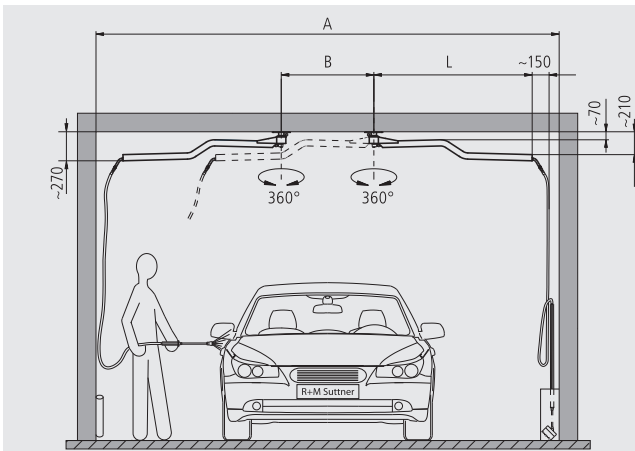

easywash365+ car wash ceiling booms

easywash365+ car wash ceiling boom-Z

360°

Stainless steel. Ready for installation with two integrated swivels and professional high pressure hose with spring and integrated hose bend restrictors. Axle 2-ball bearings and permanently lubricated. Especially designed for using two booms side by side. Max. 275 bar / 90 °C

R+M Nr.					
109 765 926	1,550 mm	1/4" F	1/4" M	8.0 kg	

Mounting example for ceiling boom-Z

- A = 4,600 mm
- B = 900 mm
- C = 1,500 mm
- D = 750 mm
- L = 1,550 mm