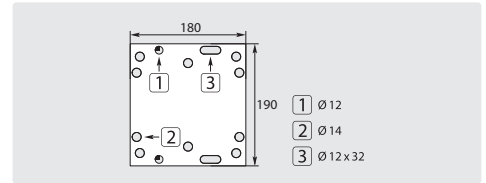

easywash365+ car wash ceiling booms

easywash365+ standard

Stainless steel. Ready for installation with two integrated swivels and professional high pressure hose with spring and integrated hose bend restrictors. Axle 2-ball bearings and permanently lubricated. Max. 275 bar / 90 °C.

R+M Nr.	↔	Ⓞ	Ⓢ	Ⓜ
109 766 954	1,750 mm	1/4" F	1/4" M	8.0 kg

easywash365+ double ceiling booms

Stainless steel. Ready for installation with three integrated swivels, professional high pressure hose with spring and integrated hose bend restrictors. Axle 2-ball bearings and permanently lubricated. Especially developed for 2 different application mediums. Max. 275 bar / 90 °C

R+M Nr.	↔	Ⓞ	Ⓢ	Ⓜ
109 767 921	1,600 mm / 1,750 mm	1/4" F	1/4" M	13.5 kg

Symbols Ⓞ inlet Ⓢ outlet Ⓜ weight ↔ length shipment by truck