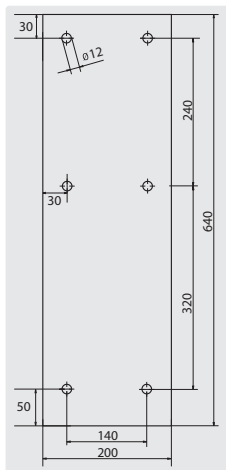

easywash365+ wall boom extension with ceiling boom

| R+M Nr. | ↔ | ⊗ | ⊙ |
|-------------|---------------|--------|--------|
| 109 760 972 | 2,000 + 1,600 | 3/8" M | 3/8" M |
| 109 760 973 | 3,000 + 1,600 | 3/8" M | 3/8" M |

easywash365+ wall boom counter plate

Stainless steel. 10 mm

R+M Nr.

109 790 419 3

High pressure hose for easywash365+ boom extension

3/8" DKR : 3/8" DKR - 90°. 2 SC. DN 8. Black

R+M Nr.

345 154 002 11 2,100

345 154 003 11 3,100

Top connection: robust bracket for safe assembly of the boom

Very robust and welded attachment with an optionally available counter plate for your safety (screws M10)

Pass: high pressure hose for wall boom extension is optionally available