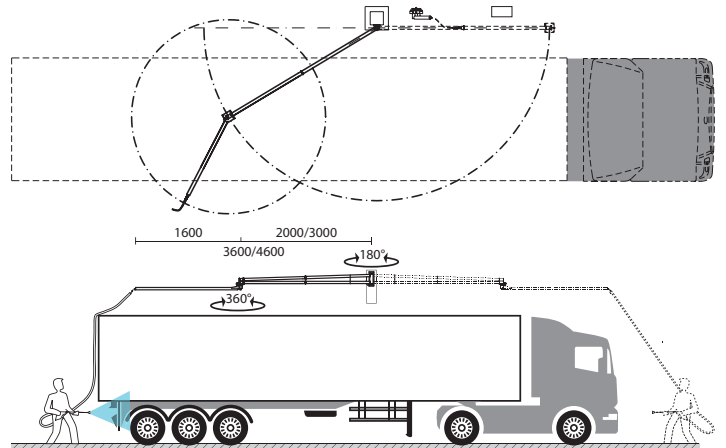

easywash365+ wall boom extension with ceiling boom

Wall boom extension with ceiling boom

- » Designed for washing large vehicles
- » Ceiling boom swivelling 360°, wall boom swivelling by 180°
- » Maintenance-free ball bearing swivels
- » Optionally available counter plate
- » Total length of up to 4,600 mm
- » Max. 275 bar / 120 °C
- » Connection: 3/8" M
- » Material: stainless steel

easywash365+ wall boom extension with ceiling boom

| R+M Nr. | ↔ | ⊗ | ⊙ |
|-------------|---------------|--------|--------|
| 109 760 972 | 2,000 + 1,600 | 3/8" M | 3/8" M |
| 109 760 973 | 3,000 + 1,600 | 3/8" M | 3/8" M |

easywash365+ wall boom counter plate

Stainless steel. 10 mm

R+M Nr.

109 790 419 3

High pressure hose for easywash365+ boom extension

3/8" DKR : 3/8" DKR - 90°. 2 SC. DN 8. Black

R+M Nr.

345 154 002 11 2,100