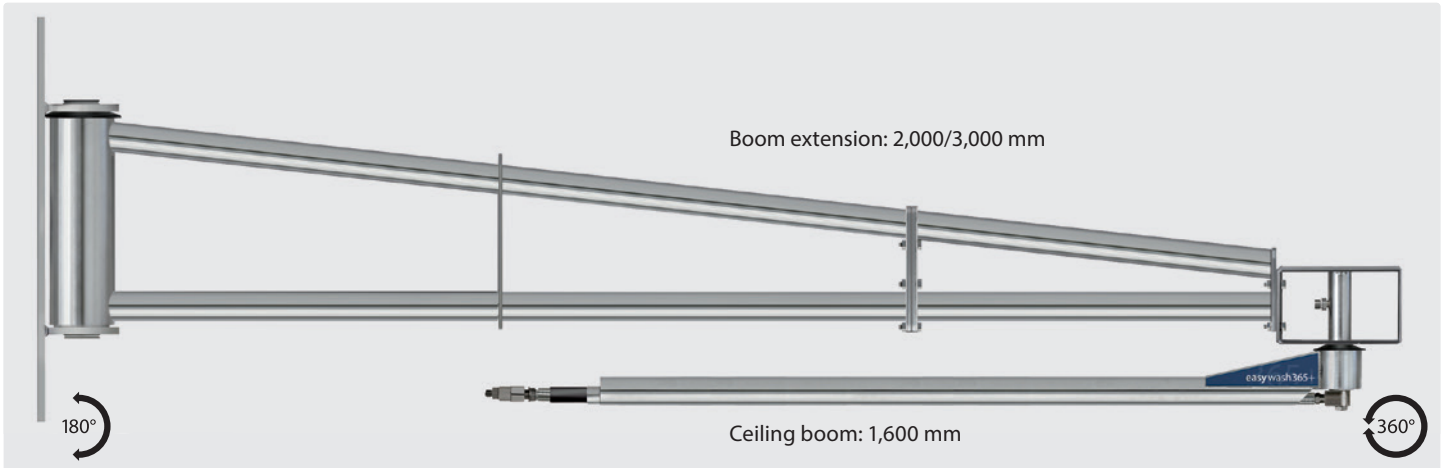

easywash365+ wall boom extension with ceiling boom

Wall boom extension with ceiling boom

- » Designed for washing large vehicles
- » Ceiling boom swivelling 360°, wall boom swivelling by 180°
- » Maintenance-free ball bearing swivels
- » Optionally available counter plate
- » Total length of up to 4,600 mm
- » Max. 275 bar / 120 °C
- » Connection: 3/8" M
- » Material: stainless steel

easywash365+ wall boom extension with ceiling boom

| R+M Nr. | ↔ | ⊗ | ⊙ |
|-------------|---------------|--------|--------|
| 109 760 972 | 2,000 + 1,600 | 3/8" M | 3/8" M |
| 109 760 973 | 3,000 + 1,600 | 3/8" M | 3/8" M |

easywash365+ wall boom counter plate

Stainless steel. 10 mm

R+M Nr.

109 790 419 3

High pressure hose for easywash365+ boom extension

3/8" DKR : 3/8" DKR - 90°. 2 SC. DN 8. Black

R+M Nr.

345 154 002 11 2,100

345 154 003 11 3,100

Top connection: robust bracket for safe assembly of the boom

Very robust and welded attachment with an optionally available counter plate for your safety (screws M10)

Pass: high pressure hose for wall boom extension is optionally available