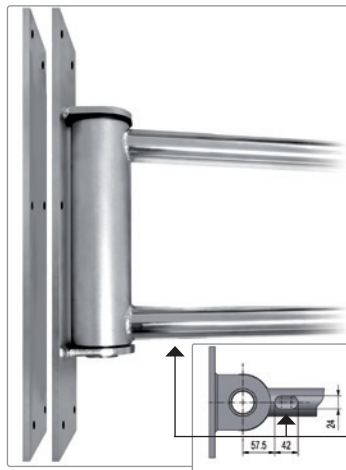

easywash365+ wall boom extension with ceiling boom

Wall boom extension with ceiling boom

- » Designed for washing large vehicles
- » Ceiling boom swivelling 360°, wall boom swivelling by 180°
- » Maintenance-free ball bearing swivels
- » Optionally available counter plate
- » Total length of up to 4,600 mm
- » Max. 275 bar / 120 °C
- » Connection: 3/8" M
- » Material: stainless steel

easywash365+ wall boom counter plate

Stainless steel. 10 mm

R+M Nr.

109 790 419 3

High pressure hose for easywash365+ boom extension

3/8" DKR : 3/8" DKR - 90°. 2 SC. DN 8. Black

R+M Nr.

345 154 002 11 2,100

345 154 003 11 3,100

Top connection: robust bracket for safe assembly of the boom

Very robust and welded attachment with an optionally available counter plate for your safety (screws M10)

Pass: high pressure hose for wall boom extension is optionally available