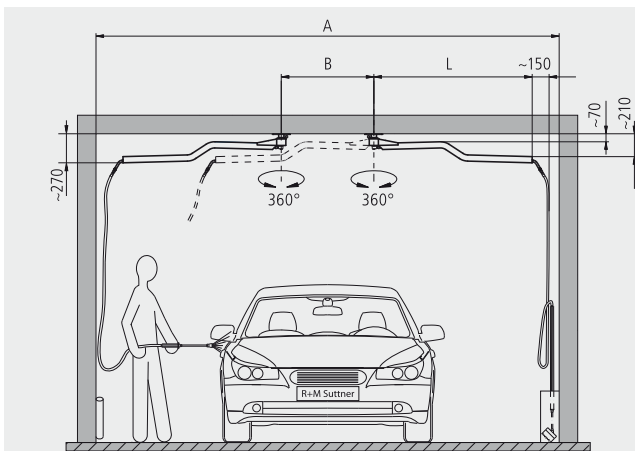

easywash365+ car wash ceiling booms

easywash365+ car wash ceiling boom-Z

Stainless steel. Ready for installation with two integrated swivels and professional high pressure hose with spring and integrated hose bend restrictors. Axle 2-ball bearings and permanently lubricated. Especially designed for using two booms side by side.
Max. 275 bar / 90 °C

R+M Nr.					
109 765 926	1,550 mm	1/4" F	1/4" M	8.0 kg	

Mounting example for ceiling boom-Z

- A = 4,600 mm
- B = 900 mm
- C = 1,500 mm
- D = 750 mm
- L = 1,550 mm