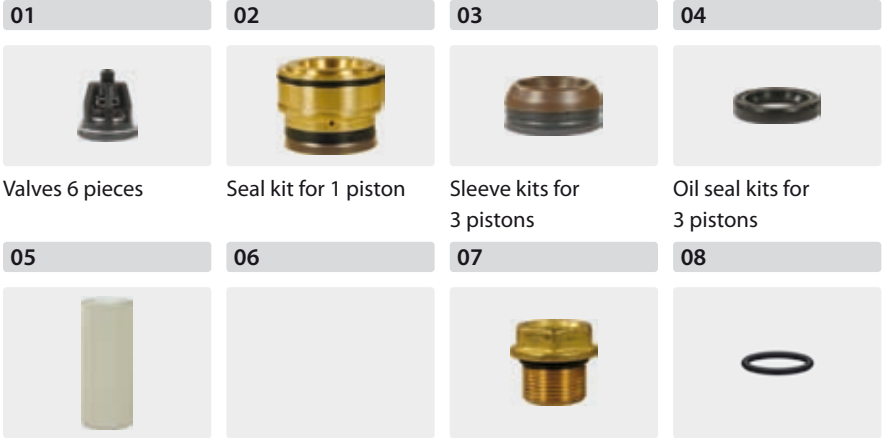

INTERPUMP motor pumps

Standard

Motor pump with switch and cable.
Dimensions: 455 x 320 x 258 mm.

Repair kits

01 Valves 6 pieces
02 Seal kit for 1 piston
03 Sleeve kits for 3 pistons
04 Oil seal kits for 3 pistons
05 Ceramic socket for 1 piston
06 Valve plugs. Kit with 6 plugs
07 O-ring for valve plugs 1 piece

Standard		Total stop		01		02		03		04		05		06		07		08	
P	U	KW	TYP	V	R+M Nr.	R+M Nr.	R+M Nr.	R+M Nr.	R+M Nr.	R+M Nr.	R+M Nr.	R+M Nr.	R+M Nr.	R+M Nr.	R+M Nr.	R+M Nr.	R+M Nr.	R+M Nr.	R+M Nr.
120	14	1450	3.8	M14-120	400	001 200 01	001 200 03	340 123 01	340 131 01	340 127 01	340 023 01	440 401 09				340 124 01	903 847 00		

INTERPUMP high pressure pumps for petrol engines

Version "C"

Repair kits

01 Valves 6 pieces
02 Seal kit for 1 piston
03 Sleeve kits for 3 pistons
04 Oil seal kits for 3 pistons
05 Ceramic socket for 1 piston
06 Valve plugs. Kit with 6 plugs
07 O-ring for valve plugs 1 piece