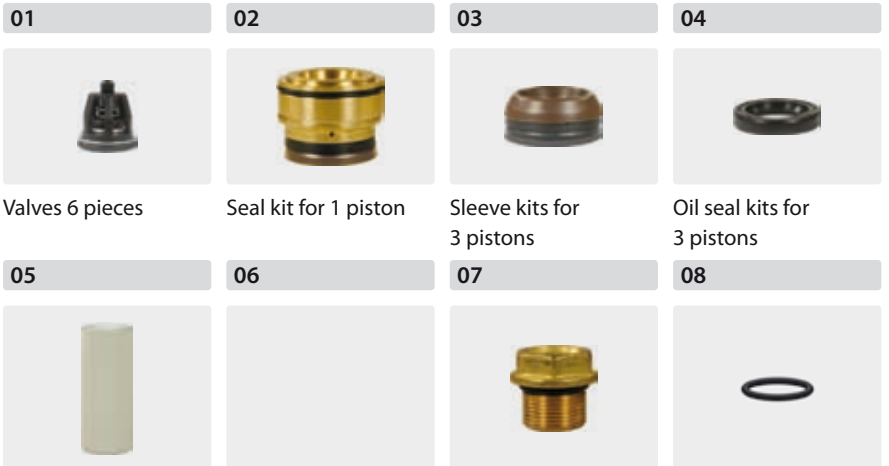

INTERPUMP motor pumps

Standard

Motor pump with switch and cable.
Dimensions: 455 x 320 x 258 mm.

Repair kits

01 Valves 6 pieces
02 Seal kit for 1 piston
03 Sleeve kits for 3 pistons
04 Oil seal kits for 3 pistons
05 Ceramic socket for 1 piston
06 Valve plugs. Kit with 6 plugs
07 O-ring for valve plugs 1 piece

Standard		Total stop		01		02		03		04		05		06		07		08	
P	U	KW	TYP	V	R+M Nr.	R+M Nr.	R+M Nr.	R+M Nr.	R+M Nr.	R+M Nr.	R+M Nr.	R+M Nr.	R+M Nr.	R+M Nr.	R+M Nr.	R+M Nr.	R+M Nr.	R+M Nr.	R+M Nr.
120	14	1450	3.8	M14-120	400	001 200 01	001 200 03	340 123 01	340 131 01	340 127 01	340 023 01	440 401 09				340 124 01	903 847 00		

INTERPUMP high pressure pumps for petrol engines

Version "C"

Repair kits

01 Valves 6 pieces
02 Seal kit for 1 piston
03 Sleeve kits for 3 pistons
04 Oil seal kits for 3 pistons
05 Ceramic socket for 1 piston
06 Valve plugs. Kit with 6 plugs
07 O-ring for valve plugs 1 piece