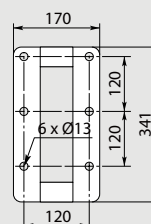

## R+M booms with hose carrier

Zinc-plated steel. Maintenance-free. Trolley zinc-plated steel  
 ∅ 17 - 25 mm

R+M Nr.	↔	hose reel trolleys	⊞
109 506	3,000 mm	3 pieces	12.0 kg
109 516	4,000 mm	4 pieces	14.0 kg

## Hose trolleys

R+M Nr.  
107 308 001

Zinc-plated steel. Maintenance-free. Trolley zinc-plated steel  
 ∅ 17 - 25 mm

R+M Nr.	↔	hose reel trolleys	⊞
109 526	5,000 mm	5 pieces	38.0 kg
109 536	6,000 mm	6 pieces	43.0 kg

## Hose trolleys

R+M Nr.  
107 308 001

Symbols ⊞ height ↔ length ⊞ weight ∅ diameter 🚚 shipment by truck