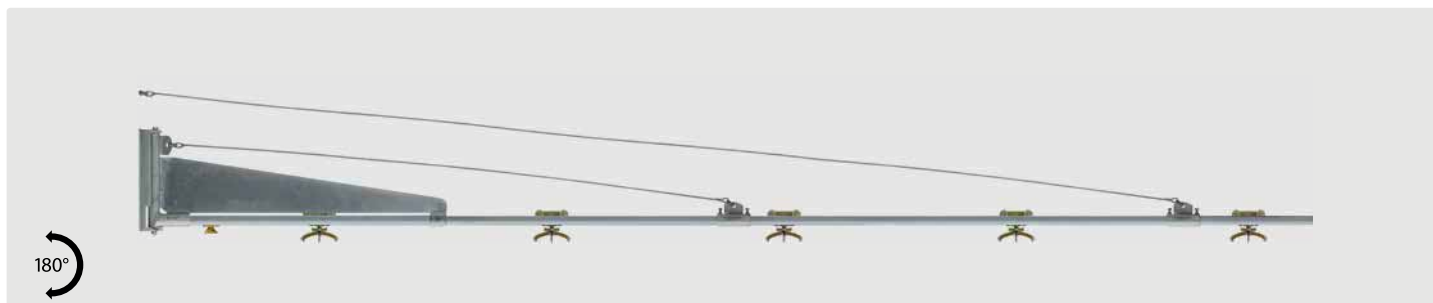

## R+M booms with hose carrier

Zinc-plated steel. Maintenance-free. Trolley zinc-plated steel  
 ∅ 17 - 25 mm

R+M Nr.	↔	hose reel trolleys	⊞
109 506	3,000 mm	3 pieces	12.0 kg
109 516	4,000 mm	4 pieces	14.0 kg

## Hose trolleys

R+M Nr.  
107 308 001

Zinc-plated steel. Maintenance-free. Trolley zinc-plated steel  
 ∅ 17 - 25 mm

R+M Nr.	↔	hose reel trolleys	⊞
109 526	5,000 mm	5 pieces	38.0 kg
109 536	6,000 mm	6 pieces	43.0 kg