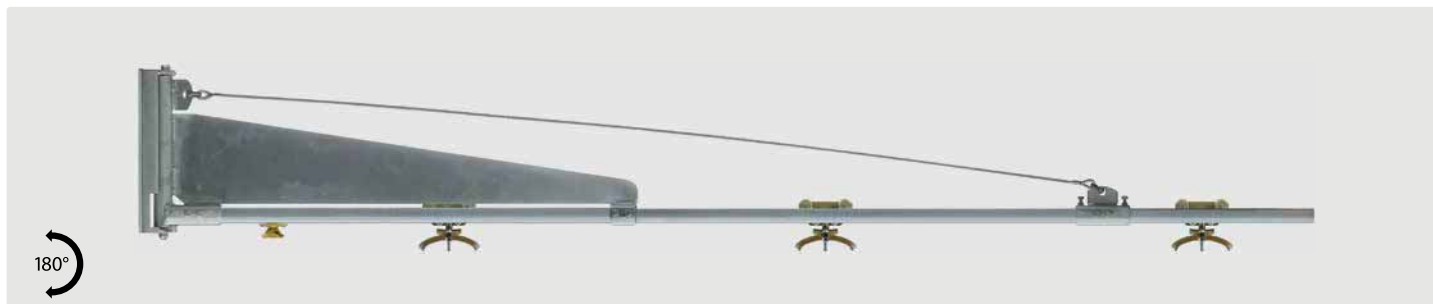

## R+M car wash booms

## R+M booms with hose carrier

Zinc-plated steel. Maintenance-free. Trolley zinc-plated steel  
 ∅ 17 - 25 mm

R+M Nr.	↔	hose reel trolleys	⊞
109 506	3,000 mm	3 pieces	12.0 kg
109 516	4,000 mm	4 pieces	14.0 kg

## Hose trolleys

R+M Nr.  
107 308 001

Zinc-plated steel. Maintenance-free. Trolley zinc-plated steel  
 ∅ 17 - 25 mm

R+M Nr.	↔	hose reel trolleys	⊞
109 526	5,000 mm	5 pieces	38.0 kg
109 536	6,000 mm	6 pieces	43.0 kg