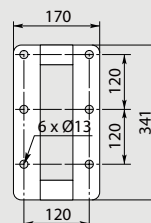

## R+M booms with hose carrier

Zinc-plated steel. Maintenance-free. Trolley zinc-plated steel  
 ∅ 17 - 25 mm

R+M Nr.	↔	hose reel trolleys	⊞
109 506	3,000 mm	3 pieces	12.0 kg
109 516	4,000 mm	4 pieces	14.0 kg

## Hose trolleys

R+M Nr.  
107 308 001

Zinc-plated steel. Maintenance-free. Trolley zinc-plated steel  
 ∅ 17 - 25 mm

R+M Nr.	↔	hose reel trolleys	⊞
109 526	5,000 mm	5 pieces	38.0 kg
109 536	6,000 mm	6 pieces	43.0 kg

## Hose trolleys

R+M Nr.  
107 308 001

Symbols ⊞ height ↔ length ⊞ weight ∅ diameter 🚚 shipment by truck