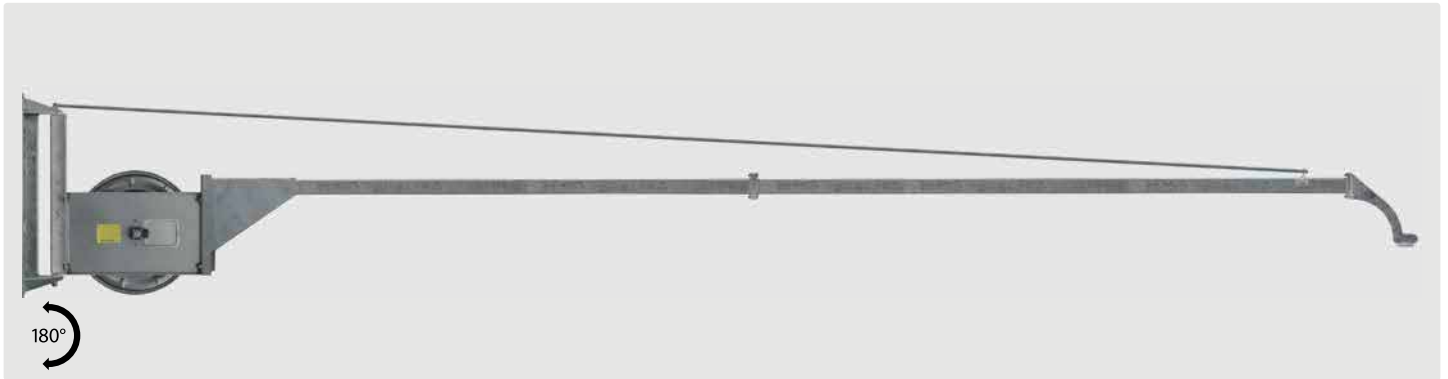

R+M car wash booms

R+M booms with hose reel ST 14

Zinc-plated steel. Extension with hose reel ST 14 made out of stainless steel.
 Hose capacity outer \varnothing = hose \varnothing 15 mm · 20 mm = 12 m.
 Without high pressure hose. Max. 300 bar

R+M Nr.	\varnothing	\odot	\ominus	\boxplus
109 825	2,570 mm	3/8" F	3/8" F	45.0 kg
109 835	3,570 mm	3/8" F	3/8" F	50.0 kg
109 845	4,570 mm	3/8" F	3/8" F	54.0 kg

Hose stopper

Hose \varnothing 10 - 34 mm

R+M Nr.
741 03

R+M car wash booms

R+M booms with pressure pipe

Zinc-plated steel. Pipe zinc-plated steel. Maintenance-free. Max. 400 bar

R+M Nr.	\varnothing	\odot	\ominus	\boxplus
109 10	2,000 mm	1/4" M	1/4" M	12.0 kg
109 20	2,500 mm	1/4" M	1/4" M	14.0 kg
109 30	3,000 mm	1/4" M	1/4" M	15.0 kg
109 40	3,500 mm	1/4" M	1/4" M	17.0 kg