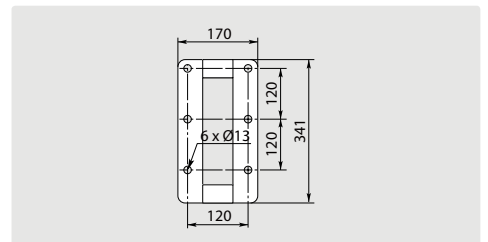

R+M car wash booms

R+M booms with hose reel ST 14

Zinc-plated steel. Extension with hose reel ST 14 made out of stainless steel.
 Hose capacity outer \varnothing = hose \varnothing 15 mm · 20 mm = 12 m.
 Without high pressure hose. Max. 300 bar

R+M Nr.	\varnothing	\odot	\ominus	\boxplus
109 825	2,570 mm	3/8" F	3/8" F	45.0 kg
109 835	3,570 mm	3/8" F	3/8" F	50.0 kg
109 845	4,570 mm	3/8" F	3/8" F	54.0 kg

Hose stopper

Hose \varnothing 10 - 34 mm

R+M Nr.
741 03

R+M car wash booms

R+M booms with pressure pipe

Zinc-plated steel. Pipe zinc-plated steel. Maintenance-free. Max. 400 bar

R+M Nr.	\varnothing	\odot	\ominus	\boxplus
109 10	2,000 mm	1/4" M	1/4" M	12.0 kg
109 20	2,500 mm	1/4" M	1/4" M	14.0 kg
109 30	3,000 mm	1/4" M	1/4" M	15.0 kg
109 40	3,500 mm	1/4" M	1/4" M	17.0 kg