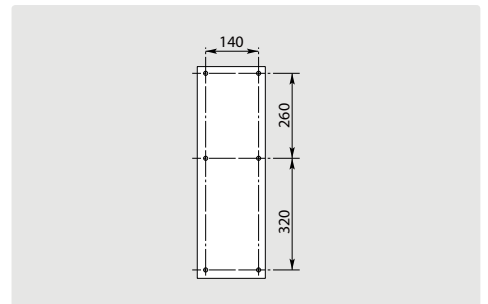

R+M car wash booms

R+M booms with hose reel ST 14

Zinc-plated steel. Extension with hose reel ST 14 made out of stainless steel.
 Hose capacity outer \varnothing = hose \varnothing 15 mm · 20 mm = 12 m.
 Without high pressure hose. Max. 300 bar

R+M Nr.	\varnothing	\odot	\ominus	\boxplus
109 825	2,570 mm	3/8" F	3/8" F	45.0 kg
109 835	3,570 mm	3/8" F	3/8" F	50.0 kg
109 845	4,570 mm	3/8" F	3/8" F	54.0 kg

Hose stopper

Hose \varnothing 10 - 34 mm

R+M Nr.
741 03

R+M car wash booms

R+M booms with pressure pipe

Zinc-plated steel. Pipe zinc-plated steel. Maintenance-free. Max. 400 bar

R+M Nr.	\varnothing	\odot	\ominus	\boxplus
109 10	2,000 mm	1/4" M	1/4" M	12.0 kg
109 20	2,500 mm	1/4" M	1/4" M	14.0 kg
109 30	3,000 mm	1/4" M	1/4" M	15.0 kg
109 40	3,500 mm	1/4" M	1/4" M	17.0 kg

Symbols \varnothing length \odot inlet \ominus outlet \boxplus weight \varnothing diameter shipment by truck