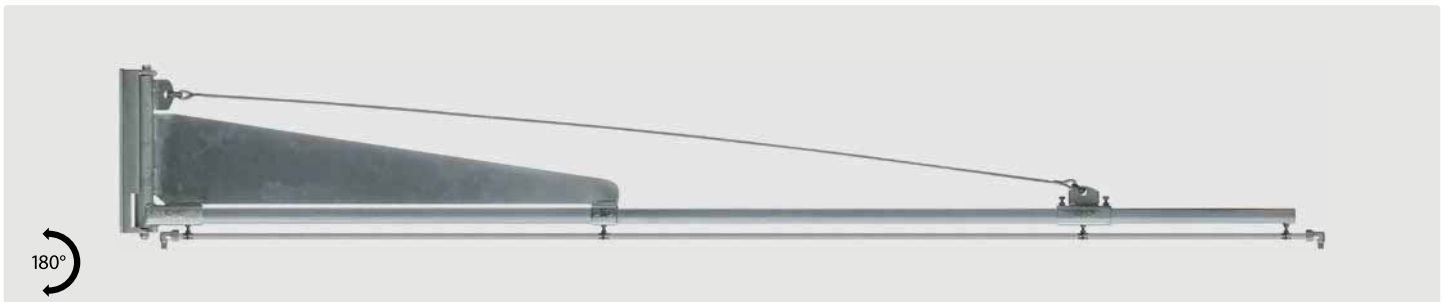

R+M car wash booms

R+M booms with hose reel ST 14

Zinc-plated steel. Extension with hose reel ST 14 made out of stainless steel.
 Hose capacity outer \varnothing = hose \varnothing 15 mm · 20 mm = 12 m.
 Without high pressure hose. Max. 300 bar

R+M Nr.	\varnothing	\odot	\ominus	\boxplus
109 825	2,570 mm	3/8" F	3/8" F	45.0 kg
109 835	3,570 mm	3/8" F	3/8" F	50.0 kg
109 845	4,570 mm	3/8" F	3/8" F	54.0 kg

Hose stopper

Hose \varnothing 10 - 34 mm

R+M Nr.
741 03

R+M car wash booms

R+M booms with pressure pipe

Zinc-plated steel. Pipe zinc-plated steel. Maintenance-free. Max. 400 bar

R+M Nr.	\varnothing	\odot	\ominus	\boxplus
109 10	2,000 mm	1/4" M	1/4" M	12.0 kg
109 20	2,500 mm	1/4" M	1/4" M	14.0 kg
109 30	3,000 mm	1/4" M	1/4" M	15.0 kg
109 40	3,500 mm	1/4" M	1/4" M	17.0 kg