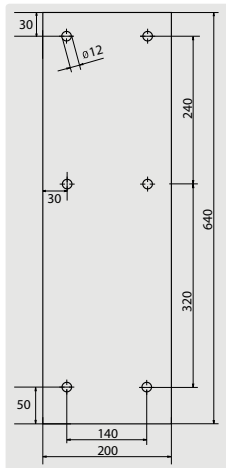

easywash365+ wall boom extension with ceiling boom

R+M Nr.	↔	⊕	⊖
109 760 972	2,000 + 1,600	3/8" M	3/8" M
109 760 973	3,000 + 1,600	3/8" M	3/8" M

easywash365+ wall boom counter plate

Stainless steel. 10 mm

R+M Nr.

109 790 419 3

High pressure hose for easywash365+ boom extension

3/8" DKR : 3/8" DKR - 90°. 2 SC. DN 8. Black

R+M Nr.

345 154 002 11	↔	2,100
345 154 003 11		3,100

Top connection: robust bracket for safe assembly of the boom