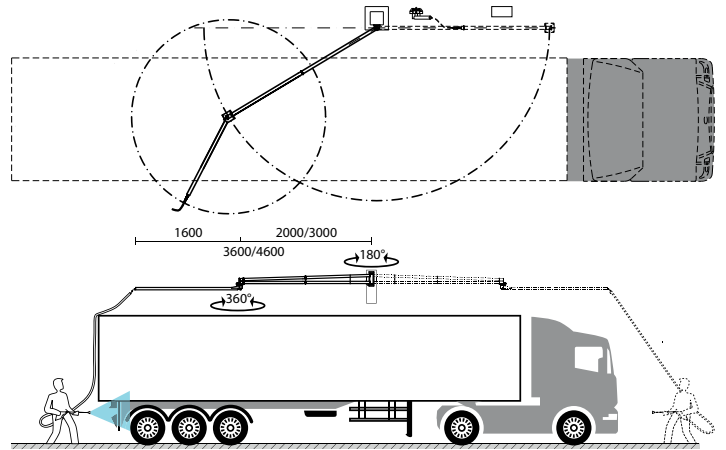

easywash365+ wall boom extension with ceiling boom

Wall boom extension with ceiling boom

- » Designed for washing large vehicles
- » Ceiling boom swivelling 360°, wall boom swivelling by 180°
- » Maintenance-free ball bearing swivels
- » Optionally available counter plate
- » Total length of up to 4,600 mm
- » Max. 275 bar / 120 °C
- » Connection: 3/8" M
- » Material: stainless steel

easywash365+ wall boom extension with ceiling boom

R+M Nr.	↔	⊕	⊖
109 760 972	2,000 + 1,600	3/8" M	3/8" M
109 760 973	3,000 + 1,600	3/8" M	3/8" M

easywash365+ wall boom counter plate

Stainless steel. 10 mm

R+M Nr.

109 790 419 3

High pressure hose for easywash365+ boom extension

3/8" DKR : 3/8" DKR - 90°. 2 SC. DN 8. Black

R+M Nr.

345 154 002 11	↔	2,100
345 154 003 11		3,100

Top connection: robust bracket for safe assembly of the boom