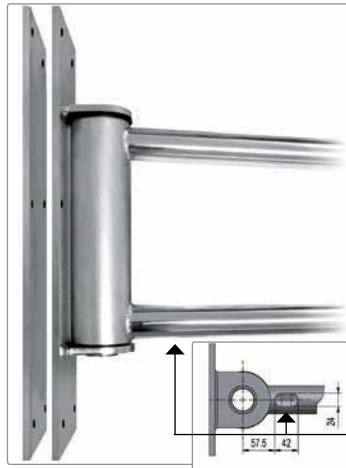

easywash365+ wall boom extension with ceiling boom

Wall boom extension with ceiling boom

- » Designed for washing large vehicles
- » Ceiling boom swivelling 360°, wall boom swivelling by 180°
- » Maintenance-free ball bearing swivels
- » Optionally available counter plate
- » Total length of up to 4,600 mm
- » Max. 275 bar / 120 °C
- » Connection: 3/8" M
- » Material: stainless steel

easywash365+ wall boom extension with ceiling boom

R+M Nr.	↔	⊕	⊖
109 760 972	2,000 + 1,600	3/8" M	3/8" M
109 760 973	3,000 + 1,600	3/8" M	3/8" M

easywash365+ wall boom counter plate

Stainless steel. 10 mm

R+M Nr.

109 790 419 3

High pressure hose for easywash365+ boom extension

3/8" DKR : 3/8" DKR - 90°. 2 SC. DN 8. Black

R+M Nr.

345 154 002 11	↔	2,100
345 154 003 11		3,100

Top connection: robust bracket for safe assembly of the boom

Very robust and welded attachment with an optionally available counter plate for your safety (screws M12)

Pass: high pressure hose for wall boom extension is optionally available