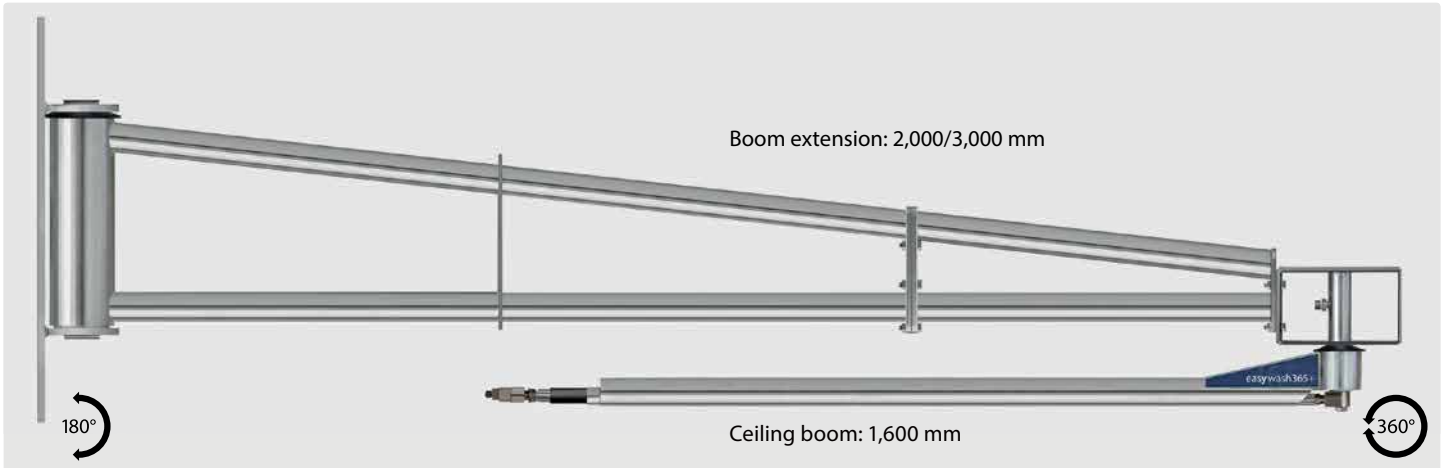

easywash365+ wall boom extension with ceiling boom

Wall boom extension with ceiling boom

- » Designed for washing large vehicles
- » Ceiling boom swivelling 360°, wall boom swivelling by 180°
- » Maintenance-free ball bearing swivels
- » Optionally available counter plate
- » Total length of up to 4,600 mm
- » Max. 275 bar / 120 °C
- » Connection: 3/8" M
- » Material: stainless steel

easywash365+ wall boom extension with ceiling boom

R+M Nr.	↔	⊕	⊖
109 760 972	2,000 + 1,600	3/8" M	3/8" M
109 760 973	3,000 + 1,600	3/8" M	3/8" M

easywash365+ wall boom counter plate

Stainless steel. 10 mm

R+M Nr.

109 790 419 3

High pressure hose for easywash365+ boom extension

3/8" DKR : 3/8" DKR - 90°. 2 SC. DN 8. Black

R+M Nr.

345 154 002 11	↔	2,100
345 154 003 11		3,100

Top connection: robust bracket for safe assembly of the boom

Very robust and welded attachment with an optionally available counter plate for your safety (screws M12)

Pass: high pressure hose for wall boom extension is optionally available