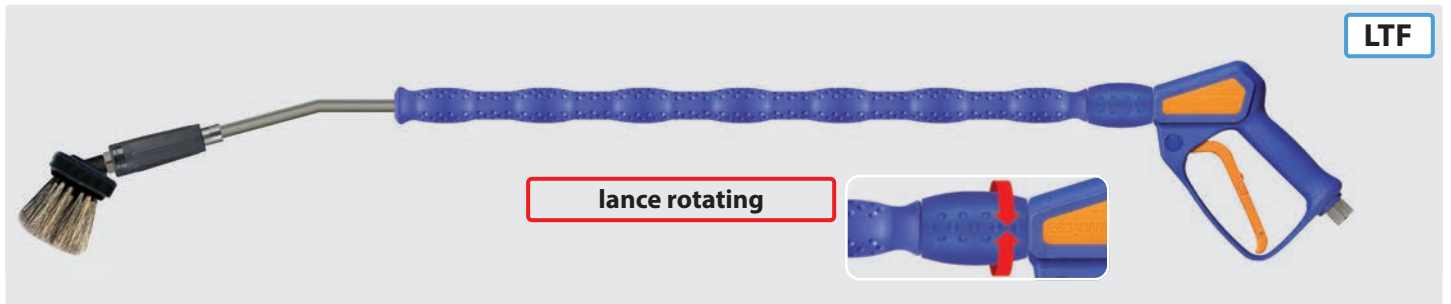

## turbofoam365+ lances by Suttner

easywash365+ spray gun, lance and brush with turbofoam365+ air injector by Suttner

- » Especially soft cleaning with very soft hog bristles with forked ends
- » Cool & Compact insulation for a comfortable use
- » Ergonomic handling by means of the well-tried easywash365+ spray gun with LTF-technology
- » Available in 2 length: 900 and 1,200 mm
- » Brush with injector is also available as retrofit kit
- » easywash365+ spray gun is obtainable as standard, weep or freeze stop version
- » Lance swivel ST-345 is optionally available
- » Not suitable for powder chemicals

Retrofit kit for lances. Air injector turbofoam365+ and brush with cover plate. 20-150 bar. Max. 50 °C

Bristles 60 mm

R+M Nr.	Ⓒ	Ⓓ
500 023 101	1/4" F	1.20
500 023 102	1/4" F	1.35
500 023 105	1/4" F	1.60

Bristles 90 mm

R+M Nr.	Ⓒ	Ⓓ
500 023 201	1/4" F	1.20
500 023 202	1/4" F	1.35
500 023 205	1/4" F	1.60

LTF

Lance with moulded insulation Cool & Compact, easywash365+ spray gun, easywash365+ lance swivel, air injector turbofoam365+ and brush (bristles 60 mm). 20-150 bar. Max. 50 °C

LTF

Lance with moulded insulation Cool & Compact, easywash365+ spray gun, air injector turbofoam365+ and brush (bristles 60 mm). 20-150 bar. Max. 50 °C

R+M Nr.	spray gun	Ⓓ	ISO	Ⓔ	Ⓕ	Ⓒ
502 600 000 05	standard	1.6	700 mm	brush	900 mm	3/8" F swivel
502 610 000 05	weep	1.6	700 mm	brush	900 mm	3/8" F swivel
502 620 000 05	freeze stop	1.6	700 mm	brush	900 mm	3/8" F swivel
502 601 000 05	standard	1.6	700 mm	brush	1,200 mm	3/8" F swivel
502 611 000 05	weep	1.6	700 mm	brush	1,200 mm	3/8" F swivel
502 621 000 05	freeze stop	1.6	700 mm	brush	1,200 mm	3/8" F swivel