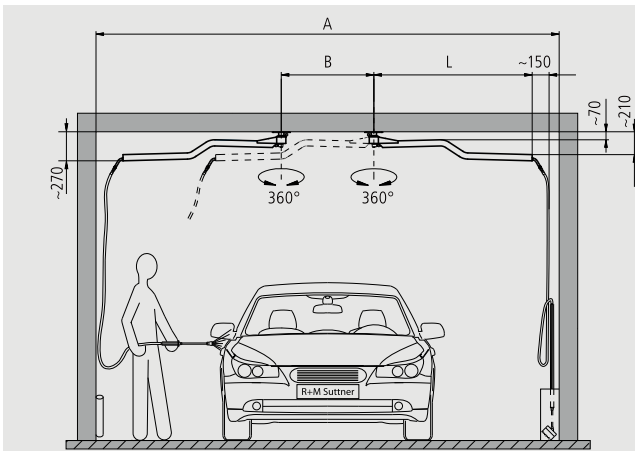

easywash365+ car wash ceiling booms

easywash365+ car wash ceiling boom-Z

Stainless steel. Ready for installation with two integrated swivels and professional high pressure hose with spring and integrated hose bend restrictors. Axle 2-ball bearings and permanently lubricated. Especially designed for using two booms side by side. Max. 275 bar / 90 °C

R+M Nr.				
109 765 926	1,550 mm	1/4" F	1/4" M	8.0 kg

Mounting example for ceiling boom-Z

- A = 4,600 mm
- B = 900 mm
- C = 1,500 mm
- D = 750 mm
- L = 1,550 mm