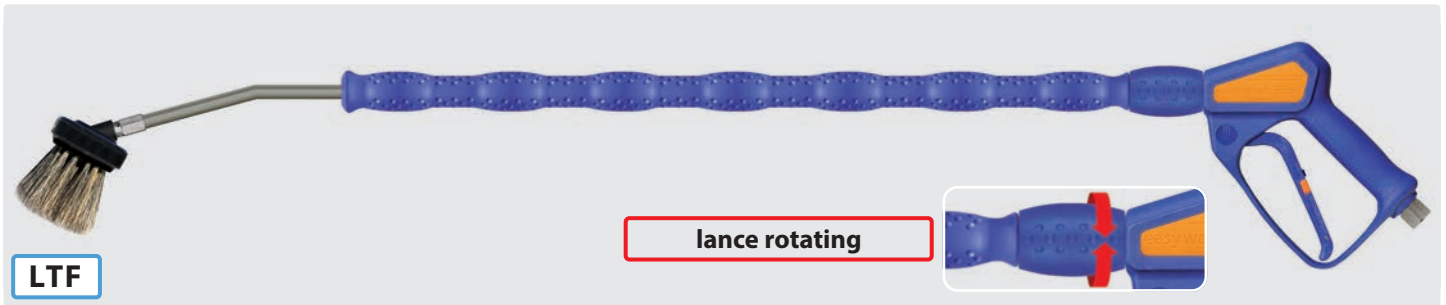

easywash365+ lances by Suttner

LTF

Lance with moulded handle Cool & Compact, easywash365+ spray gun, easywash365+ lance swivel, air injector and wash brush (bristles 60 mm). Max. 50 °C

R+M Nr.	spray gun	ISO	☉	↔	☉
202 600 957	standard	700 mm	wash brush	900 mm	3/8" F swivel
202 600 972	weep	700 mm	wash brush	900 mm	3/8" F swivel
202 600 987	freeze stop	700 mm	wash brush	900 mm	3/8" F swivel
202 600 962	standard	700 mm	wash brush	1,200 mm	3/8" F swivel
202 600 977	weep	700 mm	wash brush	1,200 mm	3/8" F swivel
202 600 993	freeze stop	700 mm	wash brush	1,200 mm	3/8" F swivel

LTF

Lance with moulded handle Cool & Compact, easywash365+ spray gun, air injector and wash brush (bristles 60 mm). Max. 50 °C

R+M Nr.	spray gun	ISO	☉	↔	☉
202 600 955	standard	700 mm	wash brush	900 mm	3/8" F swivel
202 600 970	weep	700 mm	wash brush	900 mm	3/8" F swivel
202 600 985	freeze stop	700 mm	wash brush	900 mm	3/8" F swivel
202 600 960	standard	700 mm	wash brush	1,200 mm	3/8" F swivel
202 600 975	weep	700 mm	wash brush	1,200 mm	3/8" F swivel
202 600 990	freeze stop	700 mm	wash brush	1,200 mm	3/8" F swivel

LTF - Low Trigger Force 90 % reduced holding force and 40 % reduced trigger force against usual market guns.

LTF

Lance with moulded handle Cool & Compact, easywash365+ spray gun and nozzle protector ST-10 without nozzle. Max. 310 bar / 150 °C