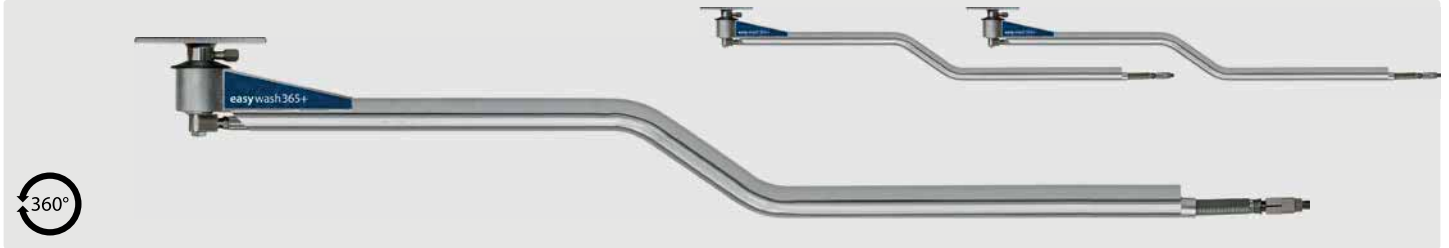

easywash365+ car wash ceiling booms

easywash365+ car wash ceiling boom-Z

Stainless steel. Ready for installation with two integrated swivels and professional high pressure hose with spring and integrated hose bend restrictors. Axle 2-ball bearings and permanently lubricated. Especially designed for using two booms side by side. Max. 275 bar / 90 °C

R+M Nr.				
109 765 926	1,550 mm	1/4" F	1/4" M	8.0 kg

Mounting example for ceiling boom-Z

- A = 4,600 mm
- B = 900 mm
- C = 1,500 mm
- D = 750 mm
- L = 1,550 mm