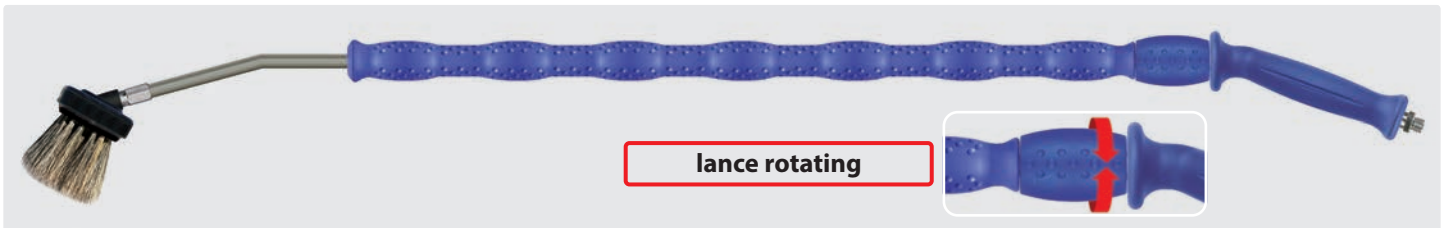

Lance Mosmatic

Stainless steel. Lance with filter sieve, hard plastic handle and nozzle protector without nozzle. Max. 275 bar / 45 l/min / 120 °C

R+M Nr.				
108 280 05	1/8" F NPT	750 mm		1/4" M

easywash365+ lances by Suttner

Stainless steel. Lance with **easywash365+** handle and nozzle protector ST-10 without nozzle. Max. 350 bar / 45 l/min / 150 °C

R+M Nr.				
515 65	1/4" F NPT	500 mm		1/4" M

Lance with moulded handle Cool & Compact, **easywash365+** handle, air injector and wash brush (bristles 60 mm). Max. 50 °C

R+M Nr.				
200 009 670	700 mm	wash brush	900 mm	1/4" M
200 009 675	700 mm	wash brush	1,200 mm	1/4" M

Lance with moulded handle Cool & Compact, **easywash365+** handle, **easywash365+** lance swivel, air injector and wash brush (bristles 60 mm). Max. 50 °C

R+M Nr.				
200 009 673	700 mm	wash brush	900 mm	1/4" M
200 009 678	700 mm	wash brush	1,200 mm	1/4" M

Self-service lances

Self-service lances with brush longitudinal. Brush with nozzle protector for nozzle 1/8" M. Without high pressure nozzle