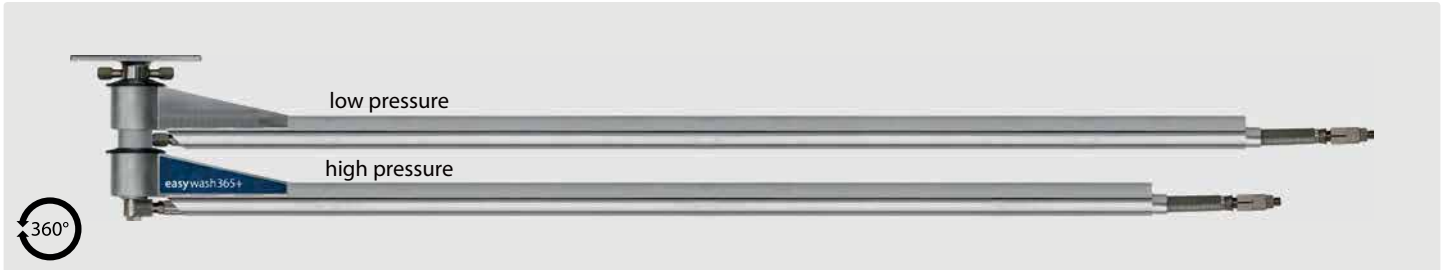

## easywash365+ car wash ceiling booms

### easywash365+ standard

Stainless steel. Ready for installation with two integrated swivels and professional high pressure hose with spring and integrated hose bend restrictors. Axle 2-ball bearings and permanently lubricated. Max. 275 bar / 90 °C.

R+M Nr.	↔	⌚	↻	⊠
109 766 954	1,750 mm	1/4" F	1/4" M	8.0 kg

### easywash365+ double ceiling booms

Stainless steel. Ready for installation with three integrated swivels, professional high pressure hose with spring and integrated hose bend restrictors. Axle 2-ball bearings and permanently lubricated. Especially developed for 2 different application mediums. Max. 275 bar / 90 °C