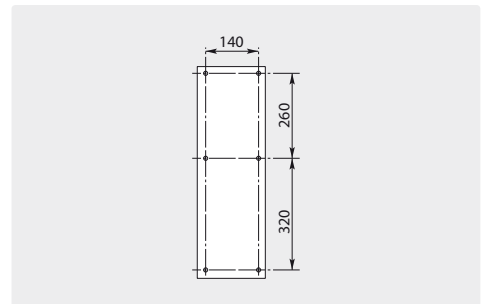

R+M car wash booms

R+M booms with hose reel ST 14

Zinc-plated steel. Extension with hose reel ST 14 made out of stainless steel.
 Hose capacity outer \varnothing = hose \varnothing 15 mm \cdot 20 mm = 12 m.
 Without high pressure hose. Max. 300 bar

R+M Nr.	\varnothing	\odot	\ominus	\boxplus
109 825	2,570 mm	3/8" F	3/8" F	45.0 kg
109 835	3,570 mm	3/8" F	3/8" F	50.0 kg
109 845	4,570 mm	3/8" F	3/8" F	54.0 kg

Hose carrier

Hose \varnothing 10 - 34 mm

R+M Nr.
741 03

R+M car wash booms

R+M booms with pressure pipe

Zinc-plated steel. Pipe zinc-plated steel. Maintenance-free. Max. 400 bar

R+M Nr.	\varnothing	\odot	\ominus	\boxplus
109 10	2,000 mm	1/4" M	1/4" M	12.0 kg
109 20	2,500 mm	1/4" M	1/4" M	14.0 kg
109 30	3,000 mm	1/4" M	1/4" M	15.0 kg
109 40	3,500 mm	1/4" M	1/4" M	17.0 kg

Symbols \varnothing length \odot inlet \ominus outlet \boxplus weight \varnothing diameter shipment by truck