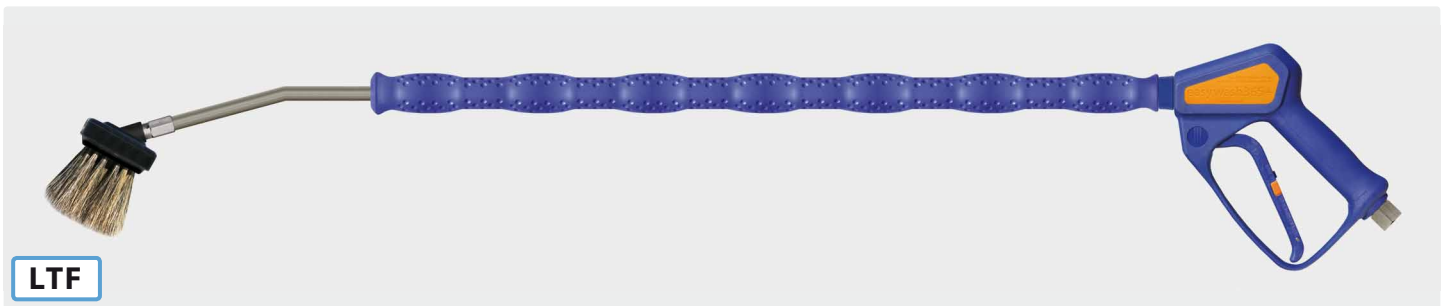

easywash365+ lances by Suttner

LTF

Lance with moulded handle Cool & Compact, easywash365+ spray gun, easywash365+ lance swivel, air injector and wash brush (bristles 60 mm). Max. 50 °C

R+M Nr.	spray gun	ISO	☉	↔	☉
202 600 957	standard	700 mm	wash brush	900 mm	3/8" F swivel
202 600 972	weep	700 mm	wash brush	900 mm	3/8" F swivel
202 600 987	freeze stop	700 mm	wash brush	900 mm	3/8" F swivel
202 600 962	standard	700 mm	wash brush	1,200 mm	3/8" F swivel
202 600 977	weep	700 mm	wash brush	1,200 mm	3/8" F swivel
202 600 993	freeze stop	700 mm	wash brush	1,200 mm	3/8" F swivel

LTF

Lance with moulded handle Cool & Compact, easywash365+ spray gun, air injector and wash brush (bristles 60 mm). Max. 50 °C

R+M Nr.	spray gun	ISO	☉	↔	☉
202 600 955	standard	700 mm	wash brush	900 mm	3/8" F swivel
202 600 970	weep	700 mm	wash brush	900 mm	3/8" F swivel
202 600 985	freeze stop	700 mm	wash brush	900 mm	3/8" F swivel
202 600 960	standard	700 mm	wash brush	1,200 mm	3/8" F swivel
202 600 975	weep	700 mm	wash brush	1,200 mm	3/8" F swivel
202 600 990	freeze stop	700 mm	wash brush	1,200 mm	3/8" F swivel

LTF - Low Trigger Force 90 % reduced holding force and 40 % reduced trigger force against usual market guns.

LTF

Lance with moulded handle Cool & Compact, easywash365+ spray gun and nozzle protector ST-10 without nozzle. Max. 310 bar / 150 °C

R+M Nr.	spray gun	ISO	☉	↔	☉
202 600 950	standard	300 mm	1/4" F NPT	600 mm	3/8" F swivel
202 600 966	weep	700 mm	1/4" F NPT	900 mm	3/8" F swivel
202 600 965	weep	300 mm	1/4" F NPT	600 mm	3/8" F swivel
202 600 980	freeze stop	300 mm	1/4" F NPT	600 mm	3/8" F swivel