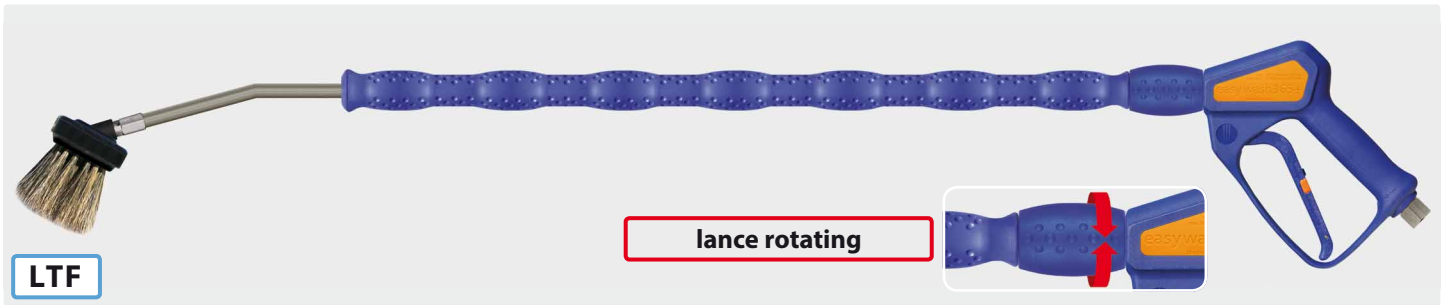

easywash365+ lances by Suttner

LTF

Lance with moulded handle Cool & Compact, easywash365+ spray gun, easywash365+ lance swivel, air injector and wash brush (bristles 60 mm). Max. 50 °C

R+M Nr.	spray gun	ISO	☉	↔	☉
202 600 957	standard	700 mm	wash brush	900 mm	3/8" F swivel
202 600 972	weep	700 mm	wash brush	900 mm	3/8" F swivel
202 600 987	freeze stop	700 mm	wash brush	900 mm	3/8" F swivel
202 600 962	standard	700 mm	wash brush	1,200 mm	3/8" F swivel
202 600 977	weep	700 mm	wash brush	1,200 mm	3/8" F swivel
202 600 993	freeze stop	700 mm	wash brush	1,200 mm	3/8" F swivel

LTF

Lance with moulded handle Cool & Compact, easywash365+ spray gun, air injector and wash brush (bristles 60 mm). Max. 50 °C

R+M Nr.	spray gun	ISO	☉	↔	☉
202 600 955	standard	700 mm	wash brush	900 mm	3/8" F swivel
202 600 970	weep	700 mm	wash brush	900 mm	3/8" F swivel
202 600 985	freeze stop	700 mm	wash brush	900 mm	3/8" F swivel
202 600 960	standard	700 mm	wash brush	1,200 mm	3/8" F swivel
202 600 975	weep	700 mm	wash brush	1,200 mm	3/8" F swivel
202 600 990	freeze stop	700 mm	wash brush	1,200 mm	3/8" F swivel

LTF - Low Trigger Force 90 % reduced holding force and 40 % reduced trigger force against usual market guns.

LTF

Lance with moulded handle Cool & Compact, easywash365+ spray gun and nozzle protector ST-10 without nozzle. Max. 310 bar / 150 °C