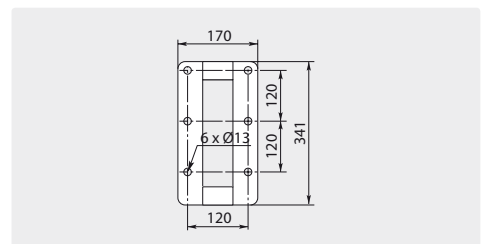

R+M Nr.	\varnothing	\odot	\ominus	\boxplus
109 825	2,570 mm	3/8" F	3/8" F	45.0 kg
109 835	3,570 mm	3/8" F	3/8" F	50.0 kg
109 845	4,570 mm	3/8" F	3/8" F	54.0 kg

Hose carrier

Hose \varnothing 10 - 34 mm

R+M Nr.
741 03

R+M car wash booms

R+M booms with pressure pipe

Zinc-plated steel. Pipe zinc-plated steel. Maintenance-free. Max. 400 bar

R+M Nr.	\varnothing	\odot	\ominus	\boxplus
109 10	2,000 mm	1/4" M	1/4" M	12.0 kg
109 20	2,500 mm	1/4" M	1/4" M	14.0 kg
109 30	3,000 mm	1/4" M	1/4" M	15.0 kg
109 40	3,500 mm	1/4" M	1/4" M	17.0 kg