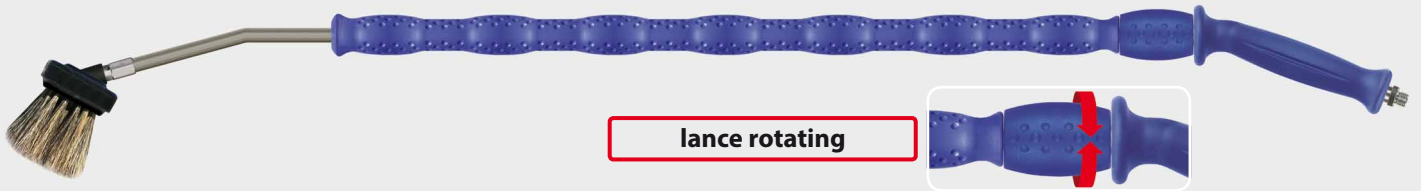

Lance Mosmatic

Stainless steel. Lance with filter sieve, hard plastic handle and nozzle protector without nozzle. Max. 275 bar / 45 l/min / 120 °C

R+M Nr.				
108 280 05	1/8" F NPT	750 mm		1/4" M

easywash365+ lances by Suttner

Stainless steel. Lance with easywash365+ handle and nozzle protector ST-10 without nozzle. Max. 350 bar / 45 l/min / 150 °C

R+M Nr.				
515 65	1/4" F NPT	500 mm		1/4" M

Lance with moulded handle Cool & Compact, easywash365+ handle, air injector and wash brush (bristles 60 mm). Max. 50 °C

R+M Nr.	ISO				
200 009 670	700 mm	wash brush	900 mm		1/4" M
200 009 675	700 mm	wash brush	1,200 mm		1/4" M

Lance with moulded handle Cool & Compact, easywash365+ handle, easywash365+ lance swivel, air injector and wash brush (bristles 60 mm). Max. 50 °C

R+M Nr.	ISO				
200 009 673	700 mm	wash brush	900 mm		1/4" M
200 009 678	700 mm	wash brush	1,200 mm		1/4" M

Self-service lances

Self-service lances with brush longitudinal. Brush with nozzle protector for nozzle 1/8" M. Without high pressure nozzle