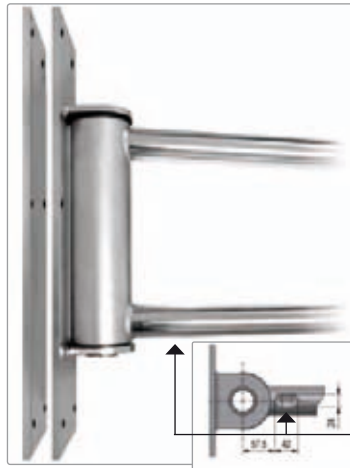

easywash365+ wall boom extension with ceiling boom

Wall boom extension with ceiling boom

- » Designed for washing big vehicles
- » Ceiling boom swivelling 360°, wall boom swivelling by 180°
- » Maintenance-free ball bearing swivels
- » Optionally available counter plate
- » Total length of up to 4,600 mm
- » Max. 275 bar / 120 °C
- » Connection: 3/8" M
- » Material: stainless steel

easywash365+ wall boom extension with ceiling boom

R+M Nr.	↔	⊕	⊖
109 760 972	2,000 + 1,600	3/8" AG	3/8" AG
109 760 973	3,000 + 1,600	3/8" AG	3/8" AG

easywash365+ wall boom counter plate

Stainless steel. 10 mm

R+M Nr.

109 790 419 3

High pressure hose for easywash365+ boom extension

3/8" DKR : 3/8" DKR - 90°. 2 SC. DN 8. Black

R+M Nr.

345 154 002 11 2,100
 345 154 003 11 3,100

- Top connection:** robust bracket for safe assembly of the boom
- Very robust** and welded attachment with an optionally available counter plate for your safety (screws M12)
- Pass:** high pressure hose for wall boom extension is optionally available

Symbols ⊕ inlet ⊖ outlet Ⓢ weight ↔ length 🚛 shipment by truck