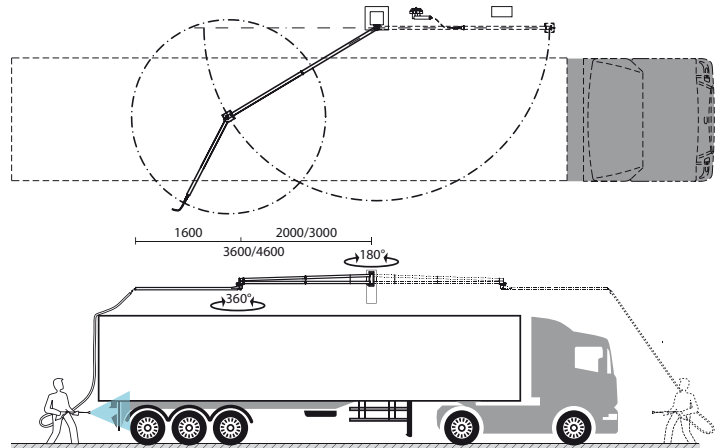

easywash365+ wall boom extension with ceiling boom

Wall boom extension with ceiling boom

- » Designed for washing big vehicles
- » Ceiling boom swivelling 360°, wall boom swivelling by 180°
- » Maintenance-free ball bearing swivels
- » Optionally available counter plate
- » Total length of up to 4,600 mm
- » Max. 275 bar / 120 °C
- » Connection: 3/8" M
- » Material: stainless steel

easywash365+ wall boom extension with ceiling boom

R+M Nr.	↔	⊕	⊖
109 760 972	2,000 + 1,600	3/8" AG	3/8" AG
109 760 973	3,000 + 1,600	3/8" AG	3/8" AG

easywash365+ wall boom counter plate

Stainless steel. 10 mm

R+M Nr.

109 790 419 3

High pressure hose for easywash365+ boom extension

3/8" DKR : 3/8" DKR - 90°. 2 SC. DN 8. Black

R+M Nr.

345 154 002 11 2,100
 345 154 003 11 3,100

- Top connection:** robust bracket for safe assembly of the boom
- Very robust** and welded attachment with an optionally available counter plate for your safety (screws M12)
- Pass:** high pressure hose for wall boom extension is optionally available

Symbols ⊕ inlet ⊖ outlet Ⓢ weight ↔ length 🚛 shipment by truck