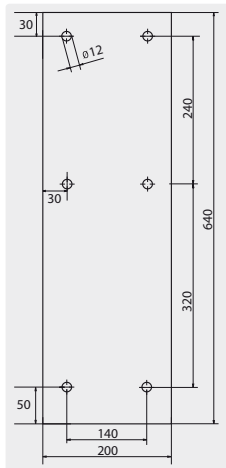

easywash365+ wall boom extension with ceiling boom

Wall boom extension with ceiling boom

- » Designed for washing big vehicles
- » Ceiling boom swivelling 360°, wall boom swivelling by 180°
- » Maintenance-free ball bearing swivels
- » Optionally available counter plate
- » Total length of up to 4,600 mm
- » Max. 275 bar / 120 °C
- » Connection: 3/8" M
- » Material: stainless steel

easywash365+ wall boom extension with ceiling boom

R+M Nr.	↔	⊕	⊖
109 760 972	2,000 + 1,600	3/8" AG	3/8" AG
109 760 973	3,000 + 1,600	3/8" AG	3/8" AG

easywash365+ wall boom counter plate

Stainless steel. 10 mm

R+M Nr.

109 790 419 3

High pressure hose for easywash365+ boom extension

3/8" DKR : 3/8" DKR - 90°. 2 SC. DN 8. Black

R+M Nr.

345 154 002 11 2,100
 345 154 003 11 3,100

- Top connection:** robust bracket for safe assembly of the boom
- Very robust** and welded attachment with an optionally available counter plate for your safety (screws M12)
- Pass:** high pressure hose for wall boom extension is optionally available

Symbols ⊕ inlet ⊖ outlet Ⓢ weight ↔ length 🚛 shipment by truck