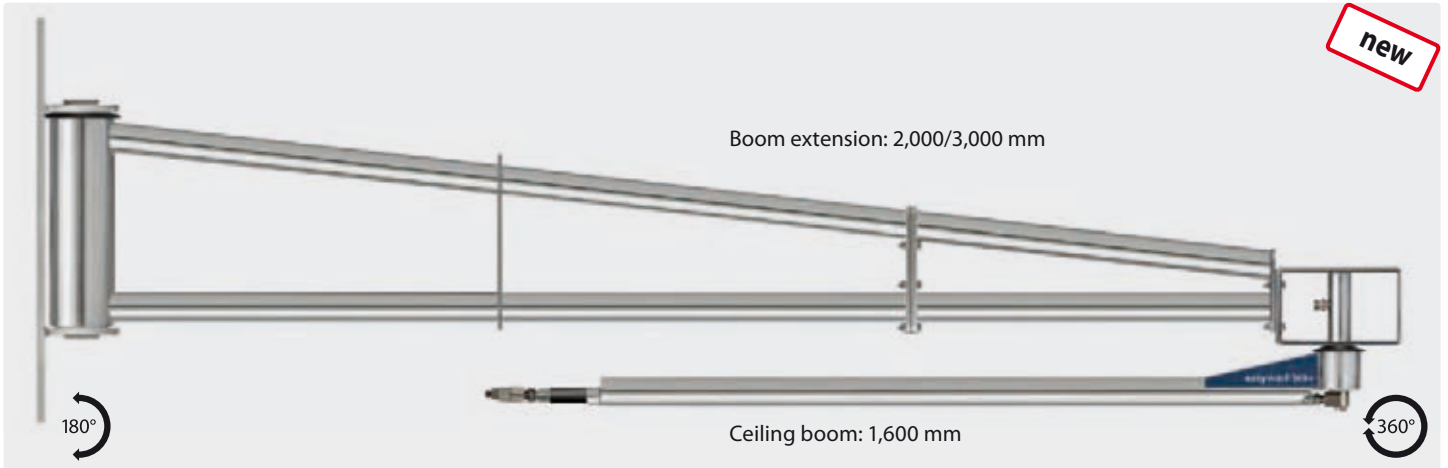

easywash365+ wall boom extension with ceiling boom

Wall boom extension with ceiling boom

- » Designed for washing big vehicles
- » Ceiling boom swivelling 360°, wall boom swivelling by 180°
- » Maintenance-free ball bearing swivels
- » Optionally available counter plate
- » Total length of up to 4,600 mm
- » Max. 275 bar / 120 °C
- » Connection: 3/8" M
- » Material: stainless steel

easywash365+ wall boom extension with ceiling boom

R+M Nr.	↔	⊕	⊖
109 760 972	2,000 + 1,600	3/8" AG	3/8" AG
109 760 973	3,000 + 1,600	3/8" AG	3/8" AG

easywash365+ wall boom counter plate

Stainless steel. 10 mm

R+M Nr.

109 790 419 3

High pressure hose for easywash365+ boom extension

3/8" DKR : 3/8" DKR - 90°. 2 SC. DN 8. Black

R+M Nr.

345 154 002 11 2,100
 345 154 003 11 3,100

- Top connection:** robust bracket for safe assembly of the boom
- Very robust** and welded attachment with an optionally available counter plate for your safety (screws M12)
- Pass:** high pressure hose for wall boom extension is optionally available