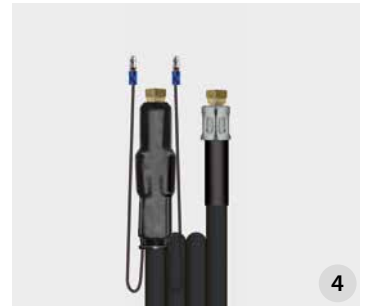

Female thread (DKR)

1/4" with e-cable: 1/4"

For old lance.

R+M Nr.	↔
330 012 701 019	6.8 m

450 mm silicone hose with e-cable : 50 mm silicone hose

For new lance.

R+M Nr.	↔
330 012 701 020	6.8 m

Connecting hoses to the ceiling boom 1 SN DN 8 black

Heated foam hoses for 2 or 3 washing bays.

Tightly wound surface with steel wire braid, therefore an excellent bending behaviour

Female thread (DKR)

1/4" with e-cable: 1/4"

R+M Nr.	↔
330 012 701 021	10 m
330 012 701 022	12 m

Heated high pressure hoses (before 2005)

Heated high pressure hoses 1 SN DN 8 black

Heated high pressure hoses for 2 or 3 washing bays. Tightly wound surface with steel wire braid, therefore an excellent bending behaviour