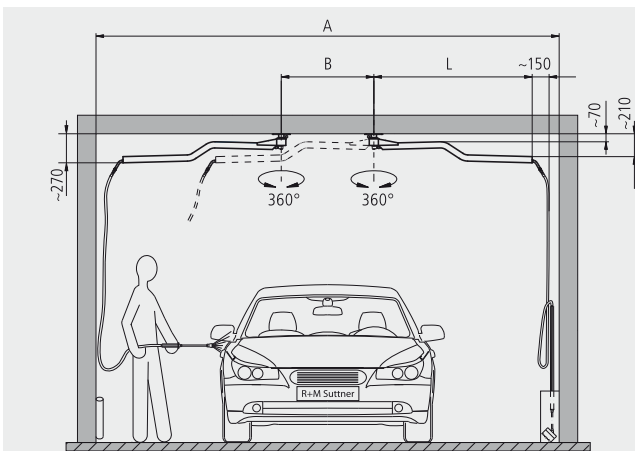

easywash365+ car wash ceiling booms

easywash365+ car wash ceiling boom-Z

Stainless steel. Ready for installation with two integrated swivels and professional high pressure hose with spring and integrated hose bend restrictors. Axle 2-ball bearings and permanently lubricated. Especially designed for using two booms side by side. Max. 275 bar / 90 °C

R+M Nr.				
109 765 926	1550 mm	1/4" F	1/4" M	8.0 kg

Mounting example for ceiling boom-Z

- A = 4600 mm
- B = 900 mm
- C = 1500 mm
- D = 750 mm
- L = 1550 mm