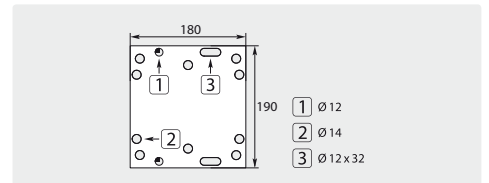

## easywash365+ double ceiling booms

Stainless steel. Ready for installation with three integrated swivels, professional high pressure hose with spring and integrated hose bend restrictors. Axle 2-ball bearings and permanently lubricated. Especially developed for 2 different application mediums. Max. 275 bar / 90 °C

R+M Nr.	↔	Ⓒ	Ⓓ	Ⓔ
109 767 921	1600 mm / 1750 mm	1/4" F	1/4" M	13.5 kg

Symbols ↔ length Ⓒ inlet Ⓓ outlet Ⓔ weight Ⓕ diameter