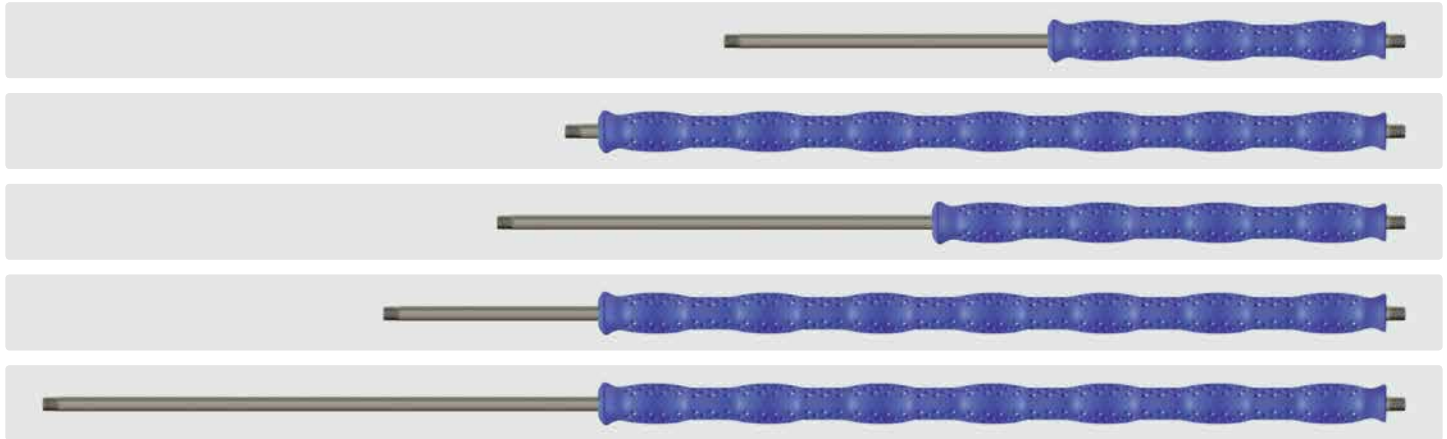

easywash365+ lances by Suttner

Stainless steel. Lance with moulded handle Cool & Compact. Max. 400 bar / 150 °C

R+M Nr.	ISO	☉	☿	☺
200 129 306	300 mm	1/4" M	600 mm	1/4" M
200 129 707	700 mm	1/4" M	740 mm	1/4" M
200 129 408	400 mm	1/4" M	800 mm	1/4" M
200 129 709	700 mm	1/4" M	900 mm	1/4" M
200 129 712	700 mm	1/4" M	1,200 mm	1/4" M

Stainless steel. Lance with moulded handle. Max. 400 bar / 150 °C

R+M Nr.	ISO	☉	☿	☺
200 029 709	700 mm	1/4" M	900 mm	1/4" M

Stainless steel. Lance with moulded handle. Max. 400 bar / 150 °C

R+M Nr.	ISO	☉	☿	☺
200 029 712	700 mm	1/4" M	1,200 mm	1/4" M