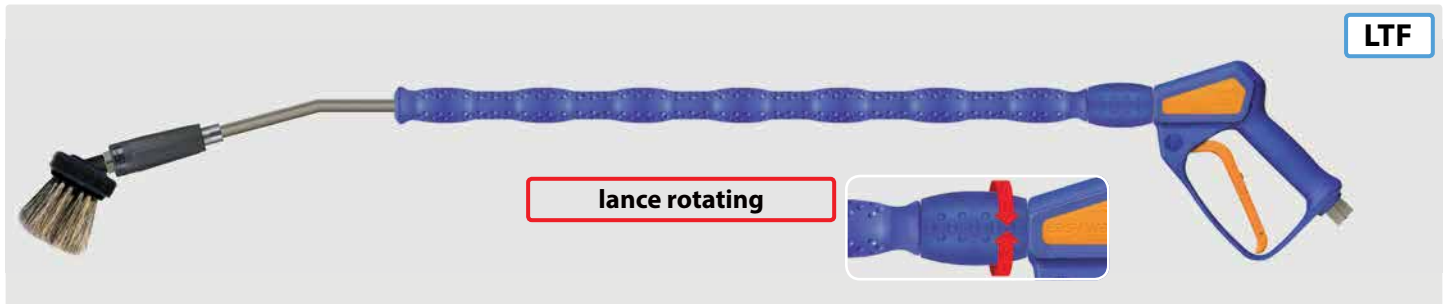

**turbofoam365+ lances by Suttner**

easywash365+ spray gun, lance and brush with turbofoam365+ air injector by Suttner

- » Especially soft cleaning with very soft hog bristles with forked ends
- » Cool & Compact insulation for a comfortable use
- » Ergonomic handling by means of the well-tried easywash365+ spray gun with LTF-technology
- » Available in 2 length: 900 and 1,200 mm
- » Brush with injector is also available as retrofit kit
- » easywash365+ spray gun is obtainable as standard, weep or freeze stop version
- » Lance swivel ST-345 is optionally available
- » Not suitable for powder chemicals

Retrofit kit for lances. Air injector turbofoam365+ and brush with cover plate. 20-150 bar. Max. 50 °C

Bristles 60 mm

R+M Nr.	Ⓒ	D
500 023 101	1/4" F	1.20
500 023 102	1/4" F	1.35
500 023 105	1/4" F	1.60

Bristles 90 mm

R+M Nr.	Ⓒ	D
500 023 201	1/4" F	1.20
500 023 202	1/4" F	1.35
500 023 205	1/4" F	1.60

Lance with moulded insulation Cool & Compact, easywash365+ spray gun, easywash365+ lance swivel, air injector turbofoam365+ and brush (bristles 60 mm). 20-150 bar. Max. 50 °C

Lance with moulded insulation Cool & Compact, easywash365+ spray gun, air injector turbofoam365+ and brush (bristles 60 mm). 20-150 bar. Max. 50 °C

R+M Nr.	spray gun	D	ISO	⊖	↔	Ⓒ
502 600 000 05	standard	1.6	700 mm	brush	900 mm	3/8" F swivel
502 610 000 05	weep	1.6	700 mm	brush	900 mm	3/8" F swivel
502 620 000 05	freeze stop	1.6	700 mm	brush	900 mm	3/8" F swivel
502 601 000 05	standard	1.6	700 mm	brush	1,200 mm	3/8" F swivel
502 611 000 05	weep	1.6	700 mm	brush	1,200 mm	3/8" F swivel
502 621 000 05	freeze stop	1.6	700 mm	brush	1,200 mm	3/8" F swivel