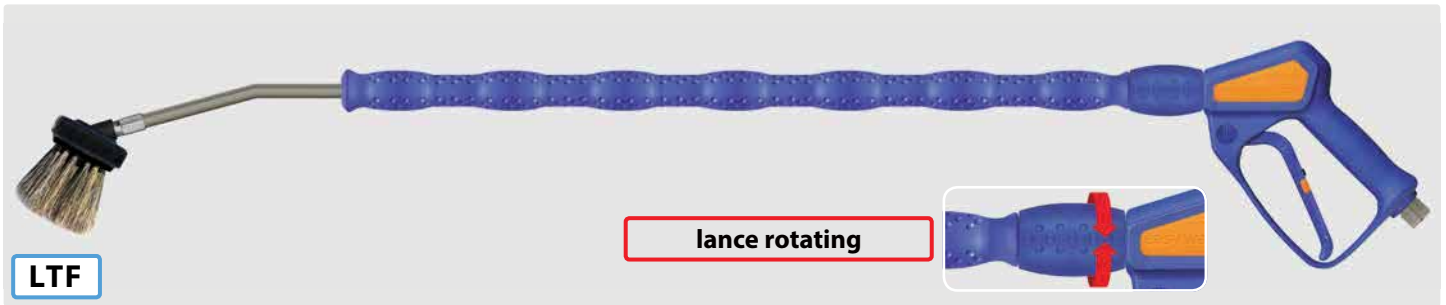

easywash365+ lances by Suttner

LTF

Lance with moulded handle Cool & Compact, **easywash365+** spray gun, **easywash365+** lance swivel, air injector and wash brush (bristles 60 mm). Max. 50 °C

R+M Nr.	spray gun	ISO	☉	↔	☉
202 600 957	standard	700 mm	wash brush	900 mm	3/8" F swivel
202 600 972	weep	700 mm	wash brush	900 mm	3/8" F swivel
202 600 987	freeze stop	700 mm	wash brush	900 mm	3/8" F swivel
202 600 962	standard	700 mm	wash brush	1,200 mm	3/8" F swivel
202 600 977	weep	700 mm	wash brush	1,200 mm	3/8" F swivel
202 600 993	freeze stop	700 mm	wash brush	1,200 mm	3/8" F swivel

LTF

Lance with moulded handle Cool & Compact, **easywash365+** spray gun, air injector and wash brush (bristles 60 mm). Max. 50 °C

R+M Nr.	spray gun	ISO	☉	↔	☉
202 600 955	standard	700 mm	wash brush	900 mm	3/8" F swivel
202 600 970	weep	700 mm	wash brush	900 mm	3/8" F swivel
202 600 985	freeze stop	700 mm	wash brush	900 mm	3/8" F swivel
202 600 960	standard	700 mm	wash brush	1,200 mm	3/8" F swivel
202 600 975	weep	700 mm	wash brush	1,200 mm	3/8" F swivel
202 600 990	freeze stop	700 mm	wash brush	1,200 mm	3/8" F swivel

LTF - Low Trigger Force 90 % reduced holding force and 40 % reduced trigger force against usual market guns.

LTF

Lance with moulded handle Cool & Compact, **easywash365+** spray gun and nozzle protector ST-10 without nozzle. Max. 310 bar / 150 °C