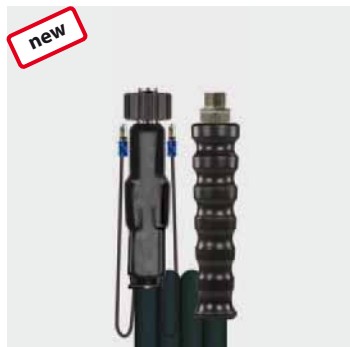

R+M Nr.	↔
330 012 701 023	12 m
330 012 701 024	15 m

R+M Nr.	↔
330 012 701 025	12 m
330 012 701 026	15 m